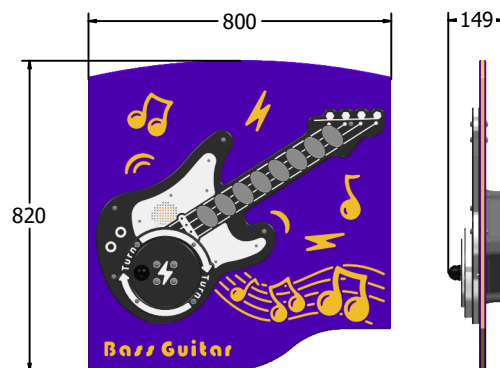

Product Information

FIPTBASSRG - RotoGen Bass Guitar Musical Panel

BS EN 1176 - Designed to British & European Standards

MATERIALS

Panel - Two Colour High Density Polyethylene (HDPE)

SUPPLY METHOD

Panel - Fully assembled

FEATURES

-  **MUSICAL** - Listen to bass Sounds
-  **ROTOGEN** - Human powered energy for electronics
-  **INCLUSIVE** - Activity positioned at accessible height

DIMENSIONS

FIPTBASSRG6 - Standard Panel
FIPTBASSRG6-AL-WP - Panel with Alu Posts

FIPTBASSRG3 - Standard Panel
FIPTBASSRG3-AL-WP - Panel with Alu Posts

TECHNICAL

Age Range: 2+ Years
Largest Part: FIPTBASSRG6 - 595 x 800 x 149mm
Total Weight: FIPTBASSRG6 - 16kg
Surfacing: N/A

Age Range: 2+ Years
Largest Part: FIPTBASSRG3 - 820 x 800 x 149mm
Total Weight: FIPTBASSRG3 - 18kg
Surfacing: N/A