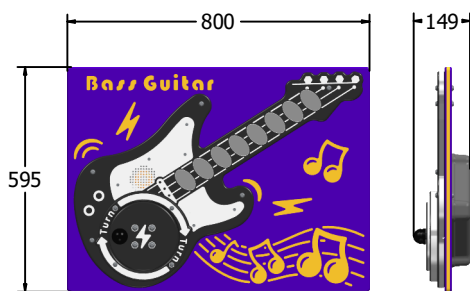

Product Information

FIPTBASSRG - RotoGen Bass Guitar Musical Panel

BS EN 1176 - Designed to British & European Standards

MATERIALS

Panel - Two Colour High Density Polyethylene (HDPE)

SUPPLY METHOD

Panel - Fully assembled

FEATURES

-  **MUSICAL** - Listen to bass Sounds
-  **ROTOGEN** - Human powered energy for electronics
-  **INCLUSIVE** - Activity positioned at accessible height

DIMENSIONS

FIPTBASSRG6 - Standard Panel
FIPTBASSRG6-AL-WP - Panel with Alu Posts

FIPTBASSRG3 - Standard Panel
FIPTBASSRG3-AL-WP - Panel with Alu Posts

TECHNICAL

Age Range: 2+ Years
Largest Part: FIPTBASSRG6 - 595 x 800 x 149mm
Total Weight: FIPTBASSRG6 - 16kg
Surfacing: N/A

Age Range: 2+ Years
Largest Part: FIPTBASSRG3 - 820 x 800 x 149mm
Total Weight: FIPTBASSRG3 - 18kg
Surfacing: N/A