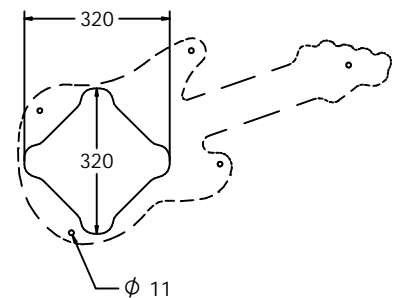

DIMENSIONS

Host Panel Fixing Detail

CAD Template Available

TECHNICAL

Age Range: 2+ Years
Largest Part: 860 x 359 x 90mm
Total Weight: 4.5kg
Surfacing: N/A

IMPORTANT: you must specify the colour option you require at the time of order if it is different from the colour listed/shown above, requirements are subject to availability at the time of order