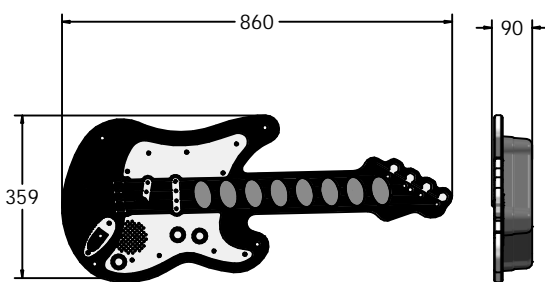

Product Information

FIPTBASSIN - PlayTronic Bass Guitar Musical Insert

BS EN 1176 - Designed to British & European Standards

MATERIALS

Panel - Two Colour High Density Polyethylene (HDPE)

SUPPLY METHOD

Insert - Fully assembled

 **MUSICAL** - 8 Different Guitar notes

 **BATTERY** - Replaceable batteries

 **INTERACTIVE** - Touch sensitive buttons

Insert can be easily attached to your own panel

PlayTronic
outdoor electronics

ELECTRONICS

DIMENSIONS

Host Panel Fixing Detail

CAD Template Available

TECHNICAL

Age Range: 2+ Years
Largest Part: 860 x 359 x 90mm
Total Weight: 4.5kg
Surfacing: N/A

IMPORTANT: you must specify the colour option you require at the time of order if it is different from the colour listed/shown above, requirements are subject to availability at the time of order