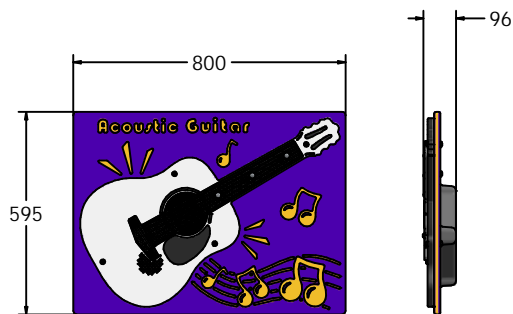

Product Information

FIPTACOU - PlayTronic Acoustic Guitar Musical Panel

BS EN 1176 - Designed to British & European Standards

MATERIALS

Panel - Two Colour High Density Polyethylene (HDPE)

SUPPLY METHOD

Panel - Fully assembled

FEATURES

-  **MUSICAL** - 8 Different piano notes
-  **BATTERY** - Replaceable batteries
-  **INTERACTIVE** - Touch sensitive buttons
-  **INCLUSIVE** - Activity positioned at accessible height

PlayTronic
outdoor electronics

ELECTRONICS

DIMENSIONS

FIPTACOU6

FIPTACOU6-AL - With Edge Slots For Alu Posts

FIPTACOU3

FIPTACOU3-AL - With Edge Slots For Alu Posts

TECHNICAL

Age Range: 2+ Years
Largest Part: FIPTACOU6 - 800 x 595 x 96mm
Total Weight: FIPTACOU6 - 12kg
Surfacing: N/A

Age Range: 2+ Years
Largest Part: FIPTACOU3 - 800 x 820 x 96mm
Total Weight: FIPTACOU3 - 14.5kg
Surfacing: N/A

IMPORTANT: you must specify the colour option you require at the time of order if it is different from the colour listed/shown above, requirements are subject to availability at the time of order