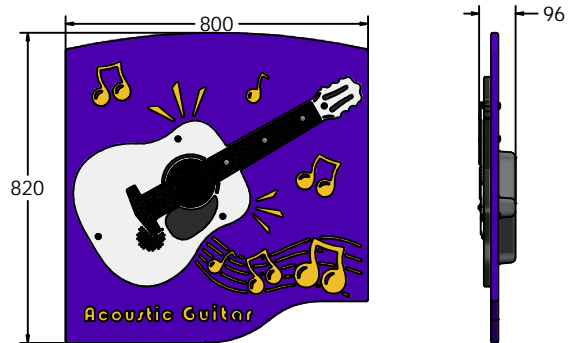

Product Information

FIPTACOU - PlayTronic Acoustic Guitar Musical Panel

BS EN 1176 - Designed to British & European Standards

MATERIALS

Panel - Two Colour High Density Polyethylene (HDPE)

SUPPLY METHOD

Panel - Fully assembled

FEATURES

-  **MUSICAL** - 8 Different piano notes
-  **BATTERY** - Replaceable batteries
-  **INTERACTIVE** - Touch sensitive buttons
-  **INCLUSIVE** - Activity positioned at accessible height

PlayTronic
outdoor electronics

ELECTRONICS

DIMENSIONS

FIPTACOU6

FIPTACOU6-AL - With Edge Slots For Alu Posts

FIPTACOU3

FIPTACOU3-AL - With Edge Slots For Alu Posts

TECHNICAL

Age Range: 2+ Years
Largest Part: FIPTACOU6 - 800 x 595 x 96mm
Total Weight: FIPTACOU6 - 12kg
Surfacing: N/A

Age Range: 2+ Years
Largest Part: FIPTACOU3 - 800 x 820 x 96mm
Total Weight: FIPTACOU3 - 14.5kg
Surfacing: N/A

IMPORTANT: you must specify the colour option you require at the time of order if it is different from the colour listed/shown above, requirements are subject to availability at the time of order