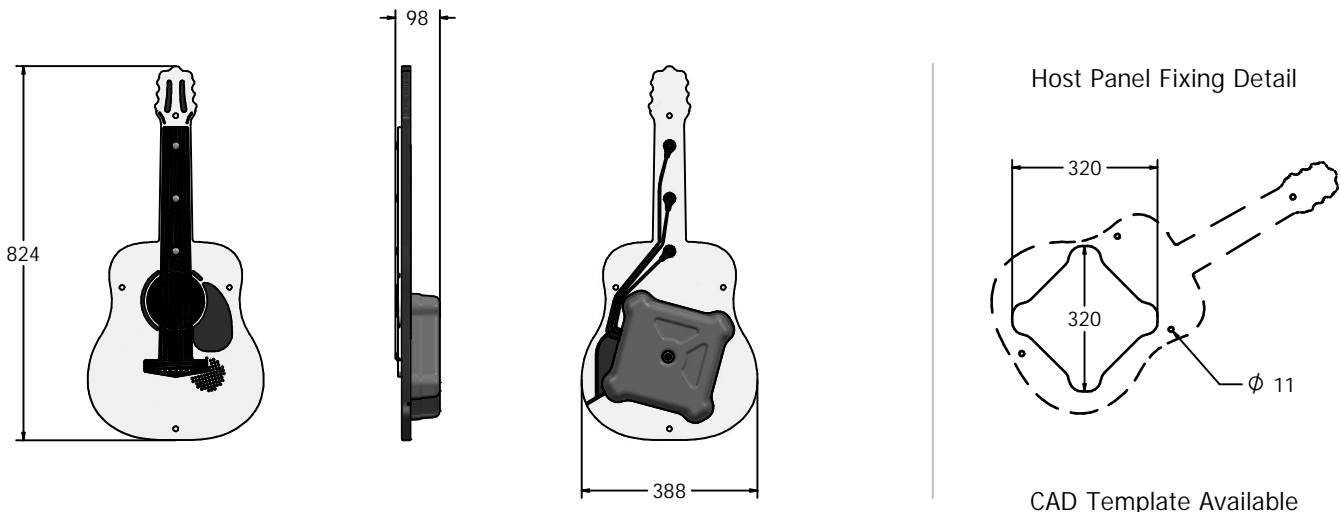

### FEATURES

 **MUSICAL** - 3 Guitar Chords

 **BATTERY** - Replaceable batteries

 **INTERACTIVE** - Touch sensitive buttons

Insert can be easily attached to your own panel

**PlayTronic**  
outdoor electronics

### DIMENSIONS

### TECHNICAL

Age Range: 2+ Years  
Largest Part: 388 x 824 x 98mm  
Total Weight: 4.5kg  
Surfacing: N/A

IMPORTANT: you must specify the colour option you require at the time of order if it is different from the colour listed/shown above, requirements are subject to availability at the time of order