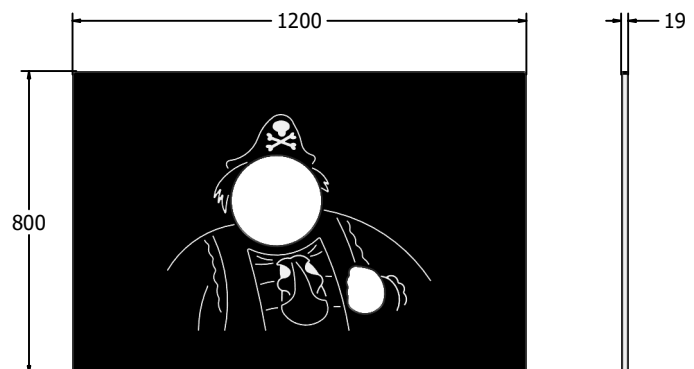

FEATURES

 **INCLUSIVE** - Activities positioned at easily accessible height

 **ROLE PLAY** - Pirate role play face and arm openings

DIMENSIONS

FIPIRATE6 Standard Panel
FIPIRATE6-AL-WP Panel with Alu Posts

FIPIRATE3 Standard Panel
FIPIRATE3-AL-WP Panel with Alu Posts

TECHNICAL

Age Range: 2+ Years
Largest Part: FIPIRATE6 - 595 x 800 x 19mm
Total Weight: FIPIRATE6 - 7.5kg
Surfacing: N/A

Age Range: 2+ Years
Largest Part: FIPIRATE3 - 800 x 1200 x 19mm
Total Weight: FIPIRATE3 - 16.5kg
Surfacing: N/A