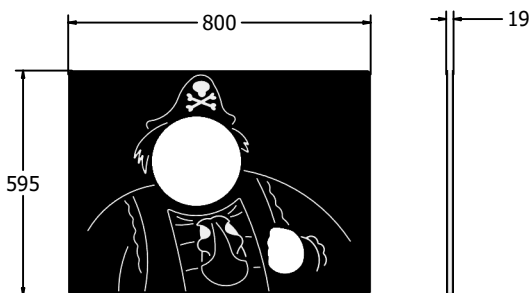

Product Information

FIPIRATE - Pirate Head Through Play Panel

BS EN 1176 - Designed to British & European Standards

MATERIALS

Panel - Two Colour High Density Polyethylene (HDPE)

SUPPLY METHOD

Panel - Singular panel

FEATURES

 **INCLUSIVE** - Activities positioned at easily accessible height

 **ROLE PLAY** - Pirate role play face and arm openings

DIMENSIONS

FIPIRATE6 Standard Panel
FIPIRATE6-AL-WP Panel with Alu Posts

FIPIRATE3 Standard Panel
FIPIRATE3-AL-WP Panel with Alu Posts

TECHNICAL

Age Range: 2+ Years
Largest Part: FIPIRATE6 - 595 x 800 x 19mm
Total Weight: FIPIRATE6 - 7.5kg
Surfacing: N/A

Age Range: 2+ Years
Largest Part: FIPIRATE3 - 800 x 1200 x 19mm
Total Weight: FIPIRATE3 - 16.5kg
Surfacing: N/A