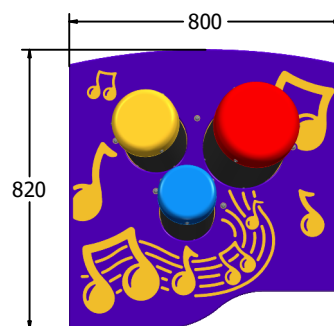

FIMU5CAM3 - Standard Panel
FIMU5CAM3-AL-WP - Panel with Alu Posts