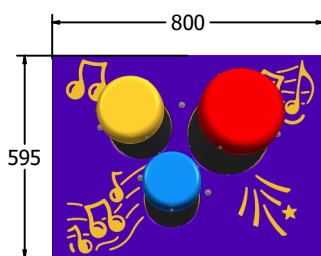

### SUPPLY METHOD

Panel - Fully assembled

### FEATURES

**MUSICAL** - Listen to beating drums

**INCLUSIVE** - Activity positioned at accessible height

### DIMENSIONS

FIMU5CAM6 - Standard Panel  
FIMU5CAM6-AL-WP - Panel with Alu Posts

FIMU5CAM3 - Standard Panel  
FIMU5CAM3-AL-WP - Panel with Alu Posts