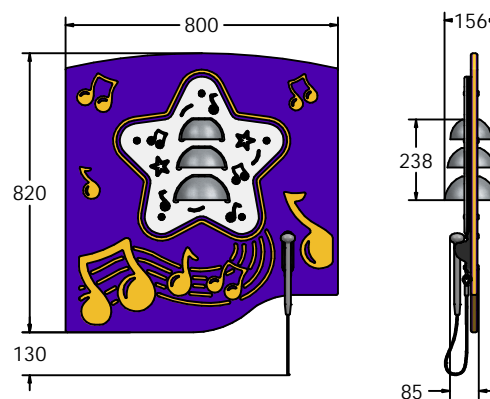

### SUPPLY METHOD

Panel - Fully assembled

### FEATURES

**INCLUSIVE** - Chimes positioned at easily accessible height

**MUSICAL** - Set of 3 musically tuned bells

### DIMENSIONS

FIMUBELL6 Standard Panel  
FIMUBELL6-AL-WP Panel with Alu Posts

FIMUBELL3 Standard Panel  
FIMUBELL3-AL-WP Panel with Alu Posts

### TECHNICAL

**Age Range:** 2+ Years  
**Largest Part:** FIMUBELL6 - 800 x 595 x 156mm  
**Total Weight:** FIMUBELL6 - 14kg  
**Surfacing:** N/A

**Age Range:** 2+ Years  
**Largest Part:** FIMUBELL3 - 800 x 820 x 156mm  
**Total Weight:** FIMUBELL3 - 16.5Kg  
**Surfacing:** N/A