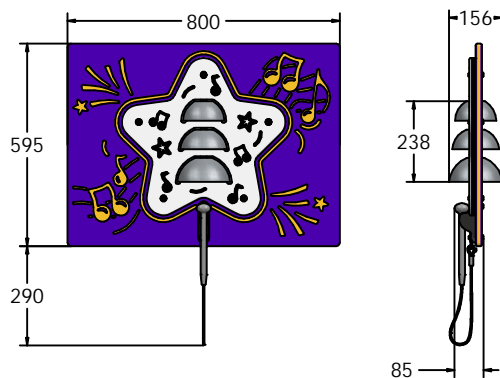

### SUPPLY METHOD

Panel - Fully assembled

### FEATURES

**INCLUSIVE** - Chimes positioned at easily accessible height

**MUSICAL** - Set of 3 musically tuned bells

### DIMENSIONS

FIMUBELL6 Standard Panel  
FIMUBELL6-AL-WP Panel with Alu Posts

FIMUBELL3 Standard Panel  
FIMUBELL3-AL-WP Panel with Alu Posts

### TECHNICAL

**Age Range:** 2+ Years  
**Largest Part:** FIMUBELL6 - 800 x 595 x 156mm  
**Total Weight:** FIMUBELL6 - 14kg  
**Surfacing:** N/A

**Age Range:** 2+ Years  
**Largest Part:** FIMUBELL3 - 800 x 820 x 156mm  
**Total Weight:** FIMUBELL3 - 16.5Kg  
**Surfacing:** N/A