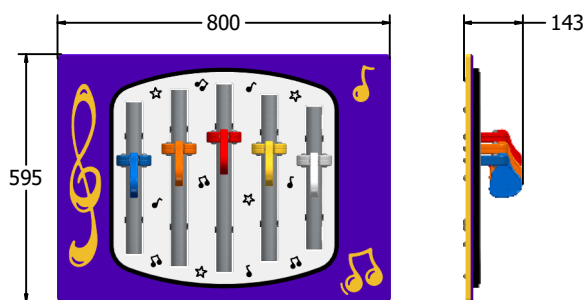

Product Information

FIMU5CAM - Cam Chimes Musical Play Panel

BS EN 1176 - Designed to British & European Standards

MATERIALS

Panel - Two Colour High Density Polyethylene (HDPE)

SUPPLY METHOD

Panel - Fully assembled

FEATURES

MUSICAL - Listen to cam chimes

INCLUSIVE - Activity positioned at accessible height

DIMENSIONS

FIMU5CAM6 - Standard Panel
FIMU5CAM6-AL-WP - Panel with Alu Posts

FIMU5CAM3 - Standard Panel
FIMU5CAM3-AL-WP - Panel with Alu Posts

TECHNICAL

Age Range: 2+ Years
Largest Part: FIMU5CAM6 - 800 x 595 x 143mm
Total Weight: FIMU5CAM6 - 14kg
Surfacing: N/A

TECHNICAL

Age Range: 2+ Years
Largest Part: FIMU5CAM3 - 800 x 820 x 143mm
Total Weight: FIMU5CAM3 - 16.5kg
Surfacing: N/A