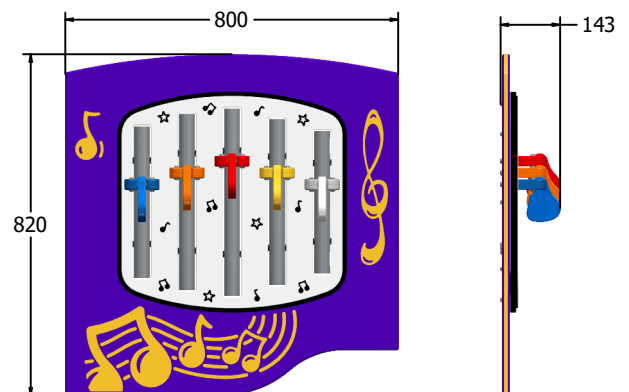

Product Information

FIMU5CAM - Cam Chimes Musical Play Panel

BS EN 1176 - Designed to British & European Standards

MATERIALS

Panel - Two Colour High Density Polyethylene (HDPE)

SUPPLY METHOD

Panel - Fully assembled

FEATURES

MUSICAL - Listen to cam chimes

INCLUSIVE - Activity positioned at accessible height

DIMENSIONS

FIMU5CAM6 - Standard Panel
FIMU5CAM6-AL-WP - Panel with Alu Posts

FIMU5CAM3 - Standard Panel
FIMU5CAM3-AL-WP - Panel with Alu Posts

TECHNICAL

Age Range: 2+ Years
Largest Part: FIMU5CAM6 - 800 x 595 x 143mm
Total Weight: FIMU5CAM6 - 14kg
Surfacing: N/A

TECHNICAL

Age Range: 2+ Years
Largest Part: FIMU5CAM3 - 800 x 820 x 143mm
Total Weight: FIMU5CAM3 - 16.5kg
Surfacing: N/A