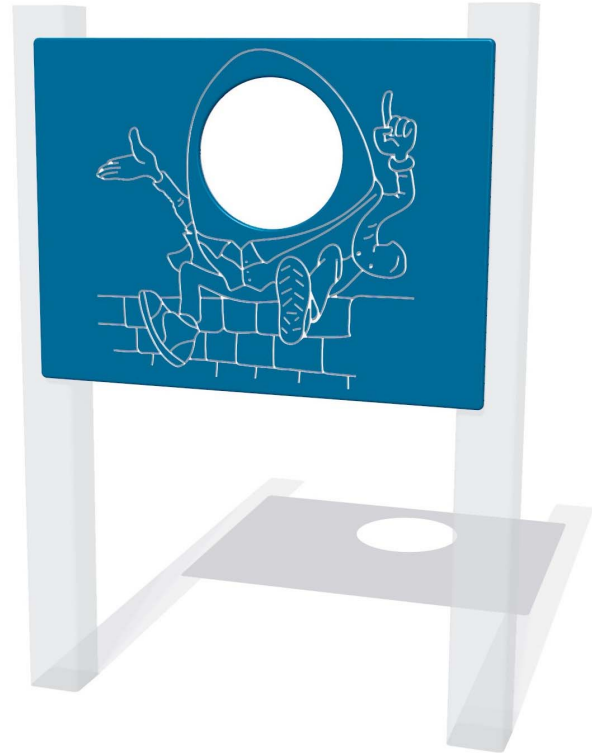

## FIHUMPTY - Humpty Head Through Play Panel

BS EN 1176 - Designed to British & European Standards

### SUPPLY METHOD

Panel - Singular Panel

### DIMENSIONS