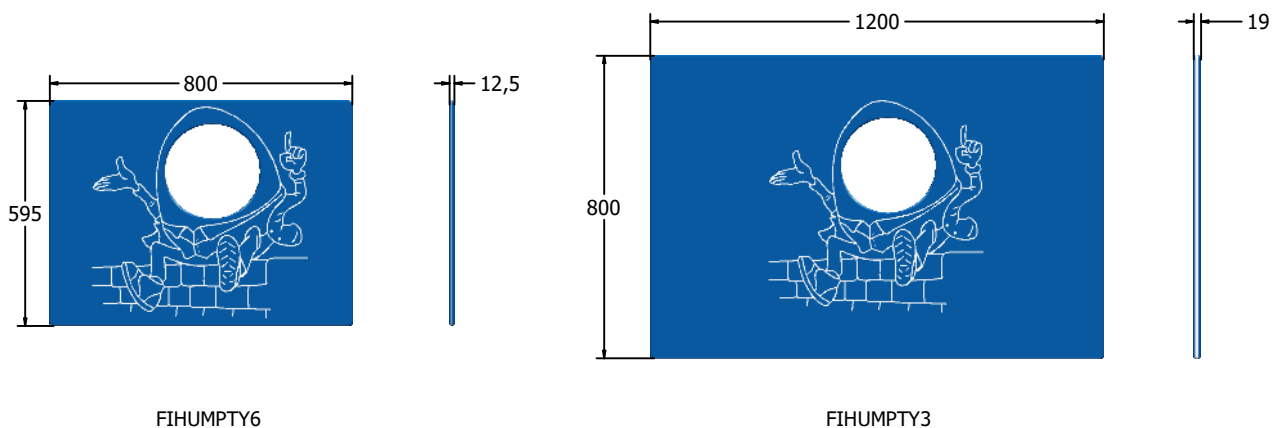

### SUPPLY METHOD

Panel - Singular Panel

### DIMENSIONS

### TECHNICAL

Age Range: 2+ Years  
 Largest Part: FIHUMPTY6 - 595 x 800 x 12.5mm  
 Total Weight: FIHUMPTY6 - 6kg  
 Surfacing: N/A

Age Range: 2+ Years  
 Largest Part: FIHUMPTY3 - 800 x 1200 x 19mm  
 Total Weight: FIHUMPTY3 - 11kg  
 Surfacing: N/A