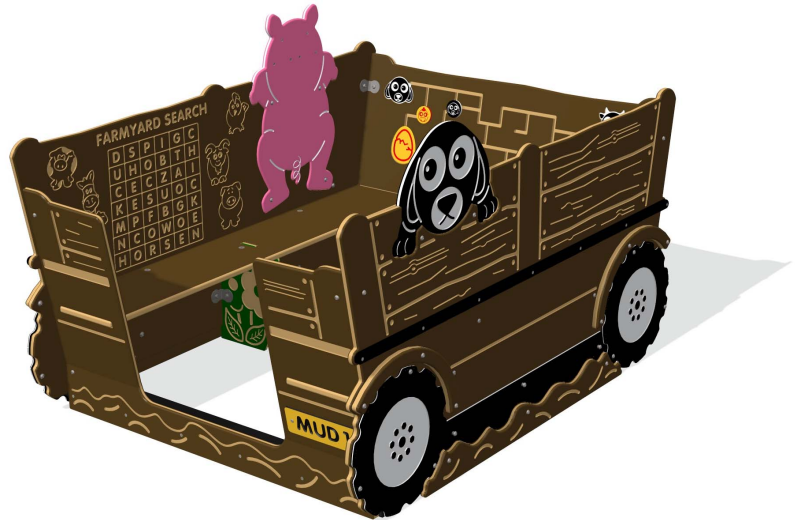

Product Information

FIFMTRAIL - Tractor Activity Trailer

BS EN 1176 - Designed to British & European Standards

MATERIALS

Panels - Two Colour High Density Polyethylene (HDPE)

Recycled Plastic Support - Recycled plastic with textured finish

SUPPLY METHOD

Train - Fully assembled

3 interactive games inside

Surface or below ground fixing brackets available as an additional extra

DIMENSIONS

TECHNICAL

Age Range:	2+ Years
Largest Part:	Trailer Assembly - 1637 x 1241 x 1025mm
Total Weight:	108kg Approx
FFH (Free Fall Height):	350mm
Surfacing:	N/A