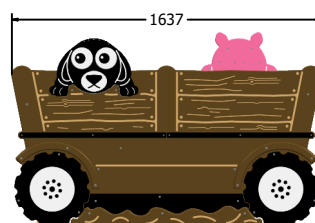

SUPPLY METHOD

Train - Fully assembled

3 interactive games inside

Surface or below ground fixing brackets available as an additional extra

DIMENSIONS

TECHNICAL

Age Range:	2+ Years
Largest Part:	Trailer Assembly - 1637 x 1241 x 1025mm
Total Weight:	108kg Approx
FFH (Free Fall Height):	350mm
Surfacing:	N/A