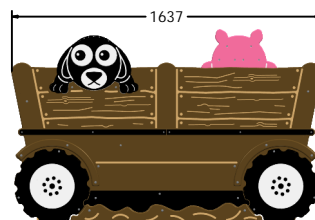

Surface or below ground fixing brackets available as an additional extra

DIMENSIONS

TECHNICAL

Age Range:	2+ Years
Largest Part:	Trailer Assembly - 1637 x 1025 x 1241 mm
Total Weight:	108kg Approx
FFH (Free Fall Height):	350mm
Surfacing:	N/A