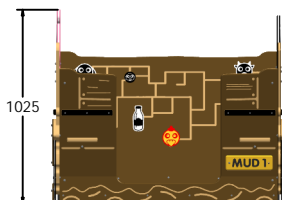

SUPPLY METHOD

Train - Fully assembled

FEATURES

TOUCH - Tactile design

LETTERS - Word search puzzle

SLIDERS - Sliding counters

SOCIAL - Competitive game/activity

3 interactive games inside

Surface or below ground fixing brackets available as an additional extra

DIMENSIONS

TECHNICAL

Age Range:	2+ Years
Largest Part:	Trailer Assembly - 1637 x 1025 x 1241 mm
Total Weight:	108kg Approx
FFH (Free Fall Height):	350mm
Surfacing:	N/A