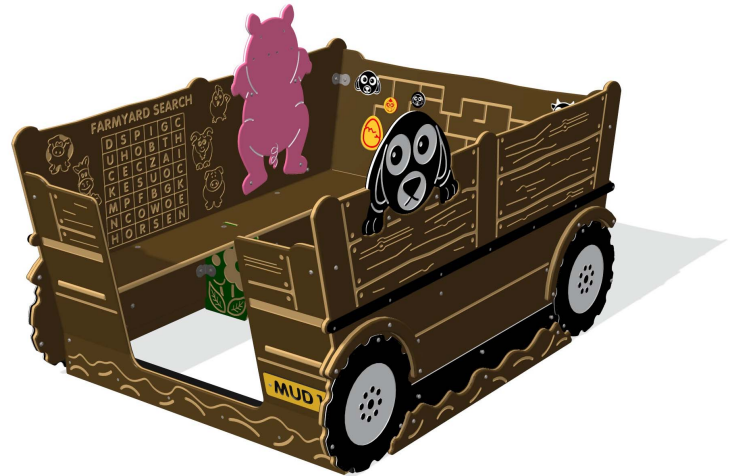

Product Information

FIFMTRAIL - Activity Trailer

BS EN 1176 - Designed to British & European Standards

MATERIALS

Panels - Two Colour High Density Polyethylene (HDPE)

Recycled Plastic Support - Recycled plastic with textured finish

SUPPLY METHOD

Train - Fully assembled

FEATURES

TOUCH - Tactile design

LETTERS - Word search puzzle

SLIDERS - Sliding counters

SOCIAL - Competitive game/activity

3 interactive games inside

Surface or below ground fixing brackets available as an additional extra

DIMENSIONS

TECHNICAL

Age Range:	2+ Years
Largest Part:	Trailer Assembly - 1637 x 1025 x 1241 mm
Total Weight:	108kg Approx
FFH (Free Fall Height):	350mm
Surfacing:	N/A