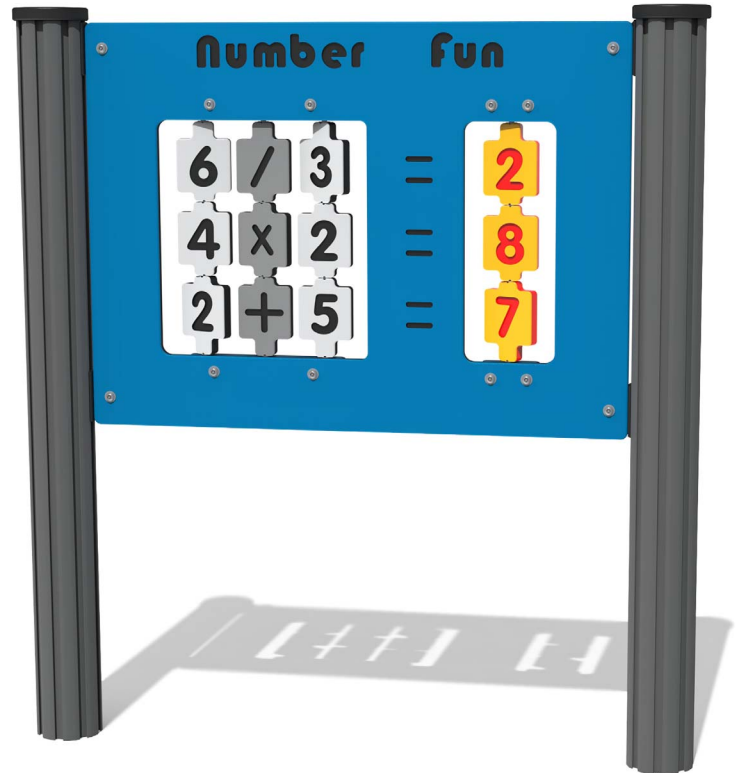

Product Information

FIFLIPNUMNGP - Number Fun Play Panel

BS EN 1176 - Designed to British & European Standards

MATERIALS

Panel - Two Colour  High Density Polyethylene (HDPE)

SUPPLY METHOD

Panel - Singular panel

FEATURES

 **INCLUSIVE** - Activities positioned at easily accessible height

 **NUMBERS** - Practice numeracy skills

DIMENSIONS

FIFLIPNUM6NGP Standard Panel
FIFLIPNUM6NGP-AL-WP Panel with Alu Posts

FIFLIPNUM3NGP Standard Panel
FIFLIPNUM3NGP-AL-WP Panel with Alu Posts

TECHNICAL

Age Range: 2+ Years
Largest Part: FIFLIPNUM6NGP - 595 x 800 x 15mm
Total Weight: FIFLIPNUM6NGP - 7.2kg
Surfacing: N/A

Age Range: 2+ Years
Largest Part: FIFLIPNUM3NGP - 800 x 1200 x 15mm
Total Weight: FIFLIPNUM3NGP - 14kg
Surfacing: N/A