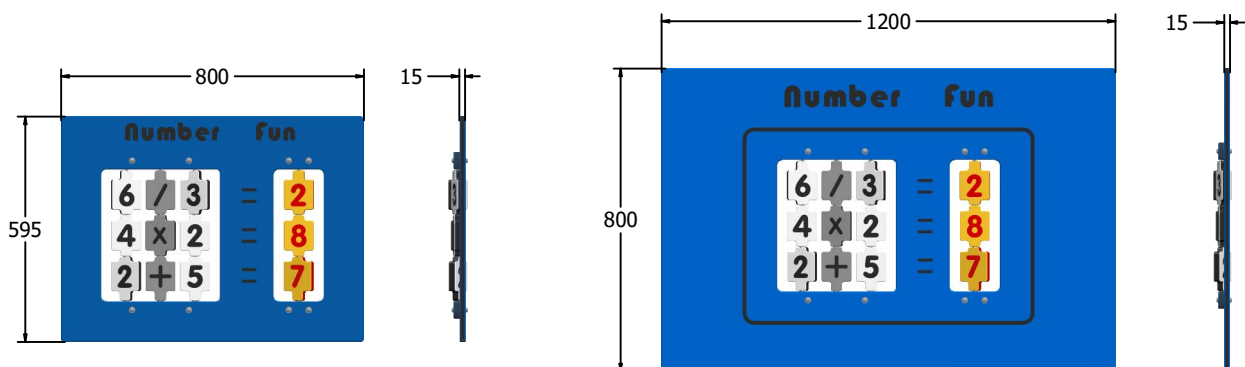

Product Information

FIFLIPNUMNGP - Number Fun Play Panel

BS EN 1176 - Designed to British & European Standards

MATERIALS

Panel - Two Colour  High Density Polyethylene (HDPE)

SUPPLY METHOD

Panel - Singular panel

FEATURES

 **INCLUSIVE** - Activities positioned at easily accessible height

 **NUMBERS** - Practice numeracy skills

DIMENSIONS

FIFLIPNUM6NGP Standard Panel
FIFLIPNUM6NGP-AL-WP Panel with Alu Posts

FIFLIPNUM3NGP Standard Panel
FIFLIPNUM3NGP-AL-WP Panel with Alu Posts

TECHNICAL

Age Range: 2+ Years
Largest Part: FIFLIPNUM6NGP - 595 x 800 x 15mm
Total Weight: FIFLIPNUM6NGP - 7.2kg
Surfacing: N/A

Age Range: 2+ Years
Largest Part: FIFLIPNUM3NGP - 800 x 1200 x 15mm
Total Weight: FIFLIPNUM3NGP - 14kg
Surfacing: N/A