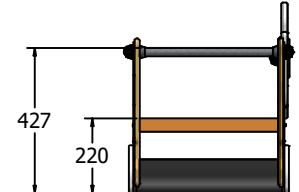

DIMENSIONS

FIEYFMTRDOG

FIEYFMTRPIG

FIEYFMTRCOW

TECHNICAL

Age Range: 2+ Years
Largest Part: FIEYFMTRDOG - 504 x 498 x 751mm
Total Weight: 22kg Approx.
Surfacing: N/A

Age Range: 2+ Years
Largest Part: FIEYFMTRPIG - 537 x 498 x 751mm
Total Weight: 22kg Approx.
Surfacing: N/A

Age Range: 2+ Years
Largest Part: FIEYFMTRCOW - 560 x 498 x 751mm
Total Weight: 22kg Approx.
Surfacing: N/A

IMPORTANT: you must specify the colour option you require at the time of order if it is different from the colour listed/shown above, requirements are subject to availability at the time of order