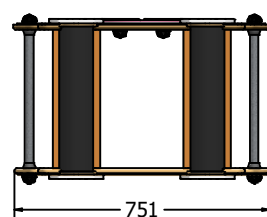

DIMENSIONS

FIEYFMTRDOG

FIEYFMTRPIG

FIEYFMTRCOW

TECHNICAL

Age Range: 2+ Years
Largest Part: FIEYFMTRDOG - 504 x 498 x 751mm
Total Weight: 22kg Approx.
Surfacing: N/A

Age Range: 2+ Years
Largest Part: FIEYFMTRPIG - 537 x 498 x 751mm
Total Weight: 22kg Approx.
Surfacing: N/A

Age Range: 2+ Years
Largest Part: FIEYFMTRCOW - 560 x 498 x 751mm
Total Weight: 22kg Approx.
Surfacing: N/A

IMPORTANT: you must specify the colour option you require at the time of order if it is different from the colour listed/shown above, requirements are subject to availability at the time of order