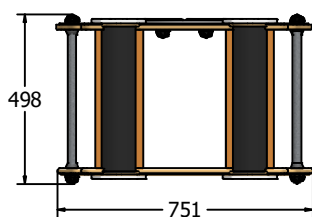

DIMENSIONS

FIEYFMTRDOG

FIEYFMTRPIG

FIEYFMTRCOW

TECHNICAL

Age Range: 2+ Years
Largest Part: FIEYFMTRDOG - 504 x 498 x 751mm
Total Weight: 22kg Approx.
Surfacing: N/A

Age Range: 2+ Years
Largest Part: FIEYFMTRPIG - 537 x 498 x 751mm
Total Weight: 22kg Approx.
Surfacing: N/A

Age Range: 2+ Years
Largest Part: FIEYFMTRCOW - 560 x 498 x 751mm
Total Weight: 22kg Approx.
Surfacing: N/A

IMPORTANT: you must specify the colour option you require at the time of order if it is different from the colour listed/shown above, requirements are subject to availability at the time of order