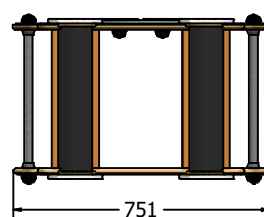

LumbeRock Benches - Recycled HDPE milk bottles with a wood grain finish

SUPPLY METHOD

Carriage - Fully assembled

FIEYFMTRCOW

FIEYFMTRPIG

FIEYFMTRDOG

Surface or below ground fixing brackets available as an additional extra.

DIMENSIONS

FIEYFMTRDOG

FIEYFMTRPIG

FIEYFMTRCOW

TECHNICAL

Age Range: 2+ Years
Largest Part: FIEYFMTRDOG - 504 x 498 x 751mm
Total Weight: 22kg Approx.
Surfacing: N/A

Age Range: 2+ Years
Largest Part: FIEYFMTRPIG - 537 x 498 x 751mm
Total Weight: 22kg Approx.
Surfacing: N/A

Age Range: 2+ Years
Largest Part: FIEYFMTRCOW - 560 x 498 x 751mm
Total Weight: 22kg Approx.
Surfacing: N/A

IMPORTANT: you must specify the colour option you require at the time of order if it is different from the colour listed/shown above, requirements are subject to availability at the time of order