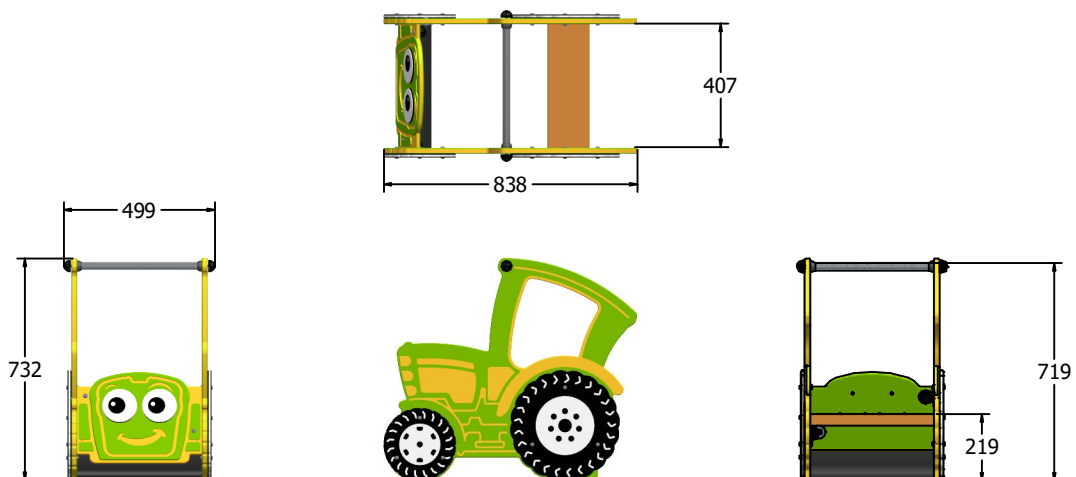

Product Information

FIIEYFMTRACT - Toby The Tractor

BS EN 1176 - Designed to British & European Standards

MATERIALS

Panels - Two Colour High Density Polyethylene (HDPE)

Recycled Profile - Recycled plastic with textured finish

LumbeRock Benches - Recycled HDPE milk bottles with a wood grain finish

SUPPLY METHOD

Train - Fully assembled

LumbeRock Seat with woodgrain finish

Surface or below ground fixing brackets available as an additional extra.

DIMENSIONS

TECHNICAL

Age Range: 2+ Years
Largest Part: Tractor Assembly - 496 x 732 x 838mm
Total Weight: 26.8kg Approx.
Surfacing: N/A

IMPORTANT: you must specify the colour option you require at the time of order if it is different from the colour listed/shown above, requirements are subject to availability at the time of order