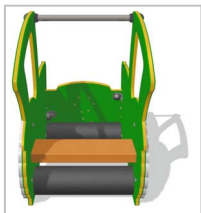

Product Information

FIIEYFMTRACT - Toby The Tractor

BS EN 1176 - Designed to British & European Standards

MATERIALS

Panels - Two Colour High Density Polyethylene (HDPE)

Recycled Profile - Recycled plastic with textured finish

LumbeRock Benches - Recycled HDPE milk bottles with a wood grain finish

SUPPLY METHOD

Train - Fully assembled

LumbeRock Seat with woodgrain finish

Surface or below ground fixing brackets available as an additional extra.

DIMENSIONS

TECHNICAL

Age Range: 2+ Years
Largest Part: Tractor Assembly - 496 x 732 x 838mm
Total Weight: 26.8kg Approx.
Surfacing: N/A

IMPORTANT: you must specify the colour option you require at the time of order if it is different from the colour listed/shown above, requirements are subject to availability at the time of order