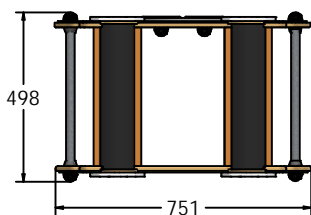

Surface or below ground fixing brackets available as an additional extra.

DIMENSIONS

FIEYFMTRDOG

FIEYFMTRPIG

FIEYFMTRCOW

TECHNICAL

Age Range: 2+ Years
Largest Part: FIEYFMTRDOG - 498 x 504 x 751mm
Total Weight: 22kg Approx.
Surfacing: N/A

Age Range: 2+ Years
Largest Part: FIEYFMTRPIG - 498 x 537 x 751mm
Total Weight: 22kg Approx.
Surfacing: N/A

Age Range: 2+ Years
Largest Part: FIEYFMTRCOW - 498 x 560 x 751mm
Total Weight: 22kg Approx.
Surfacing: N/A