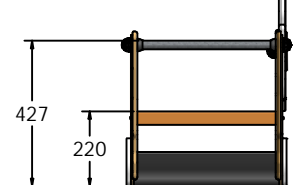

Surface or below ground fixing brackets available as an additional extra.

DIMENSIONS

FIEYFMTRDOG

FIEYFMTRPIG

FIEYFMTRCOW

TECHNICAL

Age Range: 2+ Years
Largest Part: FIEYFMTRDOG - 498 x 504 x 751mm
Total Weight: 22kg Approx.
Surfacing: N/A

Age Range: 2+ Years
Largest Part: FIEYFMTRPIG - 498 x 537 x 751mm
Total Weight: 22kg Approx.
Surfacing: N/A

Age Range: 2+ Years
Largest Part: FIEYFMTRCOW - 498 x 560 x 751mm
Total Weight: 22kg Approx.
Surfacing: N/A