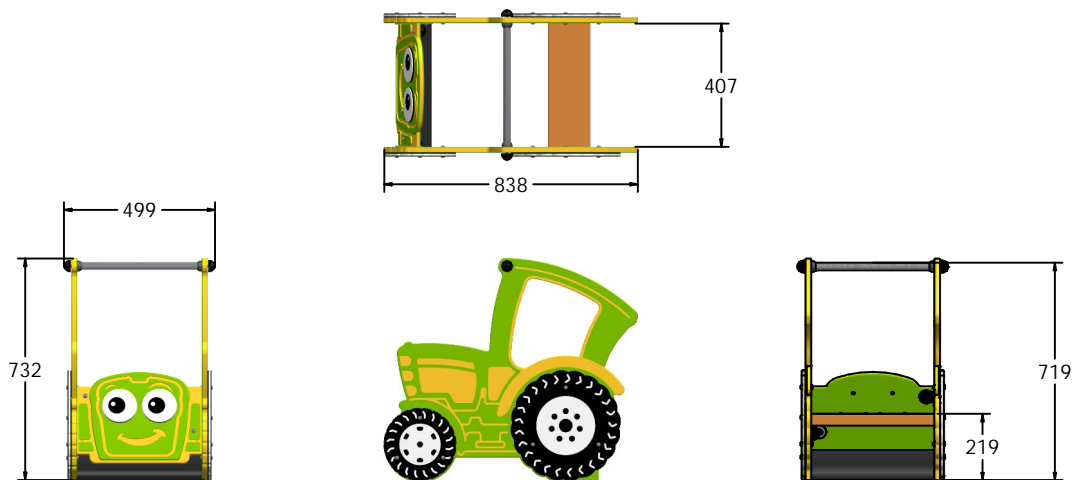

Product Information

FIEYFMTRACT - Toby the Tractor

BS EN 1176 - Designed to British & European Standards

MATERIALS

Panels - Two Colour High Density Polyethylene (HDPE)

Recycled Profile - Recycled plastic with textured finish

Surface or below ground fixing brackets available as an additional extra.

DIMENSIONS

TECHNICAL

Age Range: 2+ Years
Largest Part: Tractor Assembly - 496 x 732 x 838mm
Total Weight: 26.8kg Approx.
Surfacing: N/A

Surface or below ground fixing brackets available as an additional extra.

DIMENSIONS

FIEYFMTRDOG

FIEYFMTRPIG

FIEYFMTRCOW

TECHNICAL

Age Range: 2+ Years
Largest Part: FIEYFMTRDOG - 498 x 504 x 751mm
Total Weight: 22kg Approx.
Surfacing: N/A

Age Range: 2+ Years
Largest Part: FIEYFMTRPIG - 498 x 537 x 751mm
Total Weight: 22kg Approx.
Surfacing: N/A

Age Range: 2+ Years
Largest Part: FIEYFMTRCOW - 498 x 560 x 751mm
Total Weight: 22kg Approx.
Surfacing: N/A