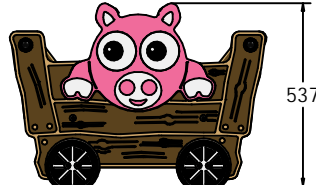

SUPPLY METHOD

Carriage - Fully assembled

FEATURES

TOUCH - Tactile design

SOCIAL - Encourages Imaginative Play

FIEYFMTRCOW

FIEYFMTRPIG

FIEYFMTRDOG

Surface or below ground fixing brackets available as an additional extra.

DIMENSIONS

FIEYFMTRDOG

FIEYFMTRPIG

FIEYFMTRCOW

TECHNICAL

Age Range: 2+ Years
Largest Part: FIEYFMTRDOG - 498 x 504 x 751mm
Total Weight: 22kg Approx.
Surfacing: N/A

Age Range: 2+ Years
Largest Part: FIEYFMTRPIG - 498 x 537 x 751mm
Total Weight: 22kg Approx.
Surfacing: N/A

Age Range: 2+ Years
Largest Part: FIEYFMTRCOW - 498 x 560 x 751mm
Total Weight: 22kg Approx.
Surfacing: N/A