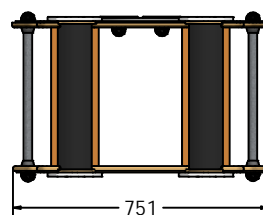

Surface or below ground fixing brackets available as an additional extra.

DIMENSIONS

FIEYFMTRDOG

FIEYFMTRPIG

FIEYFMTRCOW

TECHNICAL

Age Range: 2+ Years
Largest Part: FIEYFMTRDOG - 498 x 504 x 751mm
Total Weight: 22kg Approx.
Surfacing: N/A

Age Range: 2+ Years
Largest Part: FIEYFMTRPIG - 498 x 537 x 751mm
Total Weight: 22kg Approx.
Surfacing: N/A

Age Range: 2+ Years
Largest Part: FIEYFMTRCOW - 498 x 560 x 751mm
Total Weight: 22kg Approx.
Surfacing: N/A