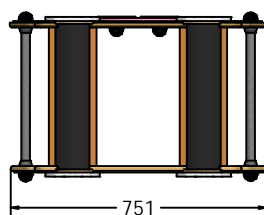

Surface or below ground fixing brackets available as an additional extra.

DIMENSIONS

FIEYFMTRDOG

FIEYFMTRPIG

FIEYFMTRCOW

TECHNICAL

Age Range: 2+ Years
Largest Part: FIEYFMTRDOG - 498 x 504 x 751mm
Total Weight: 22kg Approx.
Surfacing: N/A

Age Range: 2+ Years
Largest Part: FIEYFMTRPIG - 498 x 537 x 751mm
Total Weight: 22kg Approx.
Surfacing: N/A

Age Range: 2+ Years
Largest Part: FIEYFMTRCOW - 498 x 560 x 751mm
Total Weight: 22kg Approx.
Surfacing: N/A