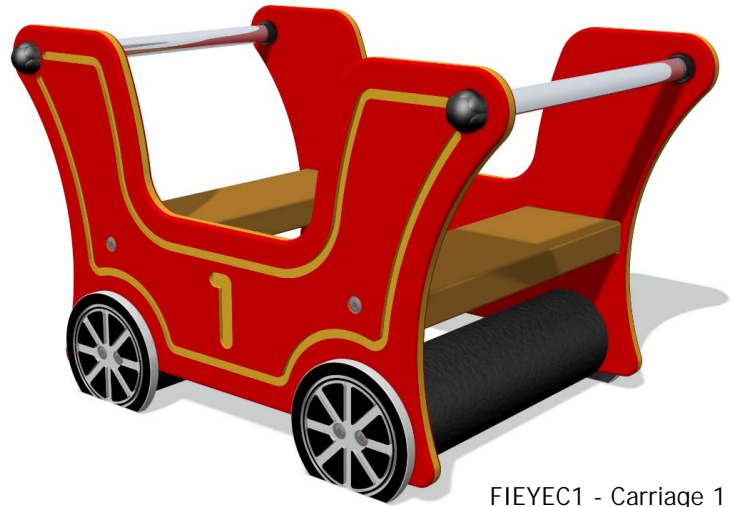

DIMENSIONS

TECHNICAL

Age Range: 2+ Years
Largest Part: Train Assembly - 496 x 658 x 980mm
Total Weight: 30kg Approx
Surfacing: N/A

IMPORTANT: you must specify the colour option you require at the time of order if it is different from the colour listed/shown above, requirements are subject to availability at the time of order

Product Information

FIEYEC - Early Years Train Carriage

BS EN 1176 - Designed to British & European Standards

MATERIALS

Panels - Two Colour High Density Polyethylene (HDPE)

Recycled Profile - Recycled plastic with textured finish

LumbeRock Benches - Recycled HDPE milk bottles with a wood grain finish

SUPPLY METHOD

Carriage - Fully assembled

FEATURES

TOUCH - Tactile design

SOCIAL - Encourages Imaginative Play

FIEYEC1 - Carriage 1
Red/Yellow

FIEYEC2 - Carriage 2
Light Green/Yellow

FIEYEC3 - Carriage 3
Violet/Yellow

DIMENSIONS

TECHNICAL

Age Range: 2+ Years
Largest Part: Carriage Assembly - 740 x 455 x 496mm
Total Weight: 20kg Approx.
Surfacing: N/A