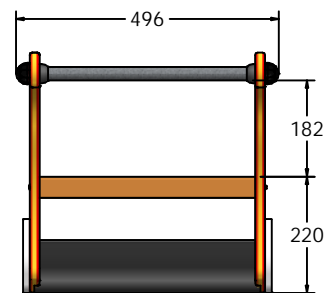

DIMENSIONS

TECHNICAL

Age Range: 2+ Years
Largest Part: Train Assembly - 496 x 658 x 980mm
Total Weight: 30kg Approx
Surfacing: N/A

IMPORTANT: you must specify the colour option you require at the time of order if it is different from the colour listed/shown above, requirements are subject to availability at the time of order

FIEYEC2 - Carriage 2
Light Green/Yellow

FIEYEC3 - Carriage 3
Violet/Yellow

DIMENSIONS

TECHNICAL

Age Range: 2+ Years
Largest Part: Carriage Assembly - 740 x 455 x 496mm
Total Weight: 20kg Approx.
Surfacing: N/A