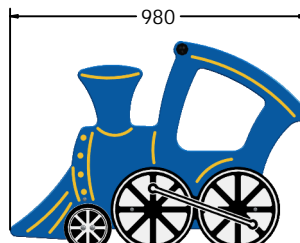

Product Information

FIEYEE - Ernie the Engine Train Loco

BS EN 1176 - Designed to British & European Standards

MATERIALS

Panels - Two Colour High Density Polyethylene (HDPE)

Recycled Profile - Recycled plastic with textured finish

LumbeRock Benches - Recycled HDPE milk bottles with a wood grain finish

SUPPLY METHOD

Train - Fully assembled

FEATURES

TOUCH - Tactile design

SOCIAL - Encourages Imaginative Play

LumbeRock Benches

Surface below ground fixing sold separately

DIMENSIONS

TECHNICAL

Age Range: 2+ Years
Largest Part: Train Assembly - 496 x 658 x 980mm
Total Weight: 30kg Approx
Surfacing: N/A

IMPORTANT: you must specify the colour option you require at the time of order if it is different from the colour listed/shown above, requirements are subject to availability at the time of order