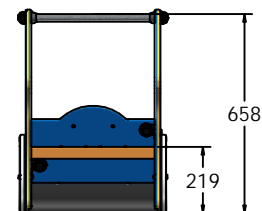

DIMENSIONS

TECHNICAL

Age Range: 2+ Years
Largest Part: Train Assembly - 496 x 658 x 980mm
Total Weight: 30kg Approx
Surfacing: N/A

IMPORTANT: you must specify the colour option you require at the time of order if it is different from the colour listed/shown above, requirements are subject to availability at the time of order