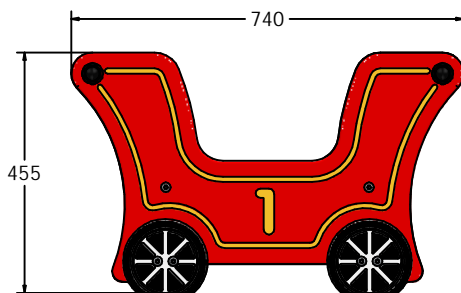

DIMENSIONS

TECHNICAL

Age Range: 2+ Years
Largest Part: Train Assembly - 496 x 658 x 980mm
Total Weight: 30kg Approx
Surfacing: N/A

IMPORTANT: you must specify the colour option you require at the time of order if it is different from the colour listed/shown above, requirements are subject to availability at the time of order

FIEYEC2 - Carriage 2
Light Green/Yellow

FIEYEC3 - Carriage 3
Violet/Yellow

DIMENSIONS

TECHNICAL

Age Range: 2+ Years
Largest Part: Carriage Assembly - 740 x 455 x 496mm
Total Weight: 20kg Approx.
Surfacing: N/A