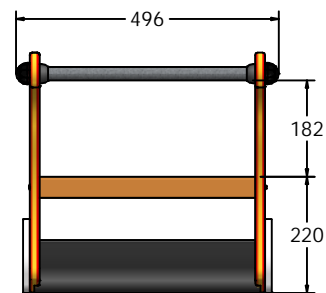

Product Information

FIEYEC - Early Years Train Carriage

BS EN 1176 - Designed to British & European Standards

MATERIALS

Panels - Two Colour High Density Polyethylene (HDPE)

Recycled Profile - Recycled plastic with textured finish

FIEYEC2 - Carriage 2
Light Green/Yellow

FIEYEC3 - Carriage 3
Violet/Yellow

DIMENSIONS

TECHNICAL

Age Range: 2+ Years
Largest Part: Carriage Assembly - 740 x 455 x 496mm
Total Weight: 20kg Approx.
Surfacing: N/A