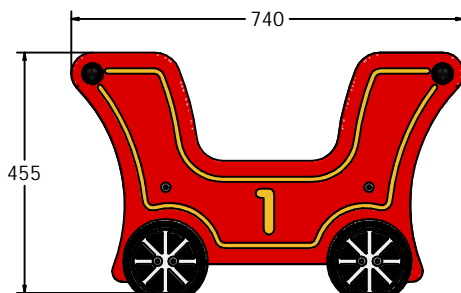

Product Information

FIEYEC - Early Years Train Carriage

BS EN 1176 - Designed to British & European Standards

MATERIALS

Panels - Two Colour High Density Polyethylene (HDPE)

Recycled Profile - Recycled plastic with textured finish

LumbeRock Benches - Recycled HDPE milk bottles with a wood grain finish

SUPPLY METHOD

Carriage - Fully assembled

FEATURES

TOUCH - Tactile design

SOCIAL - Encourages Imaginative Play

FIEYEC1 - Carriage 1
Red/Yellow

FIEYEC2 - Carriage 2
Light Green/Yellow

FIEYEC3 - Carriage 3
Violet/Yellow

DIMENSIONS

TECHNICAL

Age Range: 2+ Years
Largest Part: Carriage Assembly - 740 x 455 x 496mm
Total Weight: 20kg Approx.
Surfacing: N/A