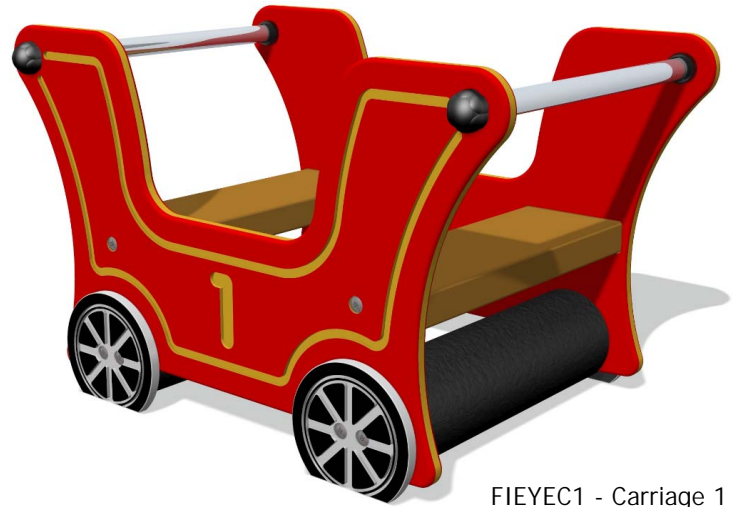

Product Information

FIEYEC - Early Years Train Carriage

BS EN 1176 - Designed to British & European Standards

MATERIALS

Panels - Two Colour High Density Polyethylene (HDPE)

Recycled Profile - Recycled plastic with textured finish

LumbeRock Benches - Recycled HDPE milk bottles with a wood grain finish

SUPPLY METHOD

Carriage - Fully assembled

FEATURES

TOUCH - Tactile design

SOCIAL - Encourages Imaginative Play

FIEYEC1 - Carriage 1
Red/Yellow

FIEYEC2 - Carriage 2
Light Green/Yellow

FIEYEC3 - Carriage 3
Violet/Yellow

DIMENSIONS

TECHNICAL

Age Range: 2+ Years
Largest Part: Carriage Assembly - 740 x 455 x 496mm
Total Weight: 20kg Approx.
Surfacing: N/A