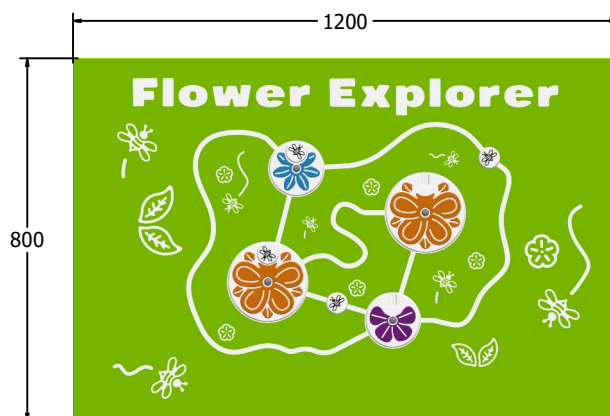

FEATURES

 **SLIDERS** - Sliding Bee Counters

 **ROTATE** - Flower discs

 **INCLUSIVE** - Activity positioned at accessible height

DIMENSIONS

FIEXFLOWER6
FIEXFLOWER6-AL-WP

Standard Panel
Panel with Alu Posts

FIEXFLOWER3
FIEXFLOWER3-AL-WP

Standard Panel
Panel with Alu Posts

TECHNICAL

Age Range: 2+ Years
Largest Part: FIEXFLOWER6 - 595 x 800 x 29mm
Total Weight: FIEXFLOWER6 - 6.5kg
Surfacing: N/A

Age Range: 2+ Years
Largest Part: FIEXFLOWER3 - 800 x 1200 x 29mm
Total Weight: FIEXFLOWER3 - 13.5kg
Surfacing: N/A