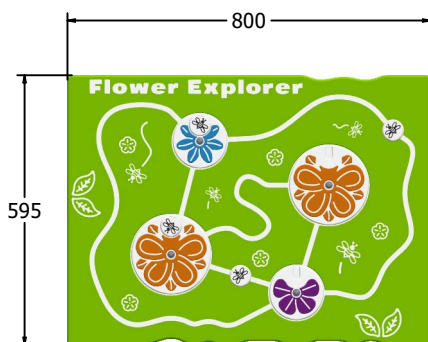

FEATURES

 **SLIDERS** - Sliding Bee Counters

 **ROTATE** - Flower discs

 **INCLUSIVE** - Activity positioned at accessible height

DIMENSIONS

FIEXFLOWER6
FIEXFLOWER6-AL-WP

Standard Panel
Panel with Alu Posts

FIEXFLOWER3
FIEXFLOWER3-AL-WP

Standard Panel
Panel with Alu Posts

TECHNICAL

Age Range: 2+ Years
Largest Part: FIEXFLOWER6 - 595 x 800 x 29mm
Total Weight: FIEXFLOWER6 - 6.5kg
Surfacing: N/A

Age Range: 2+ Years
Largest Part: FIEXFLOWER3 - 800 x 1200 x 29mm
Total Weight: FIEXFLOWER3 - 13.5kg
Surfacing: N/A