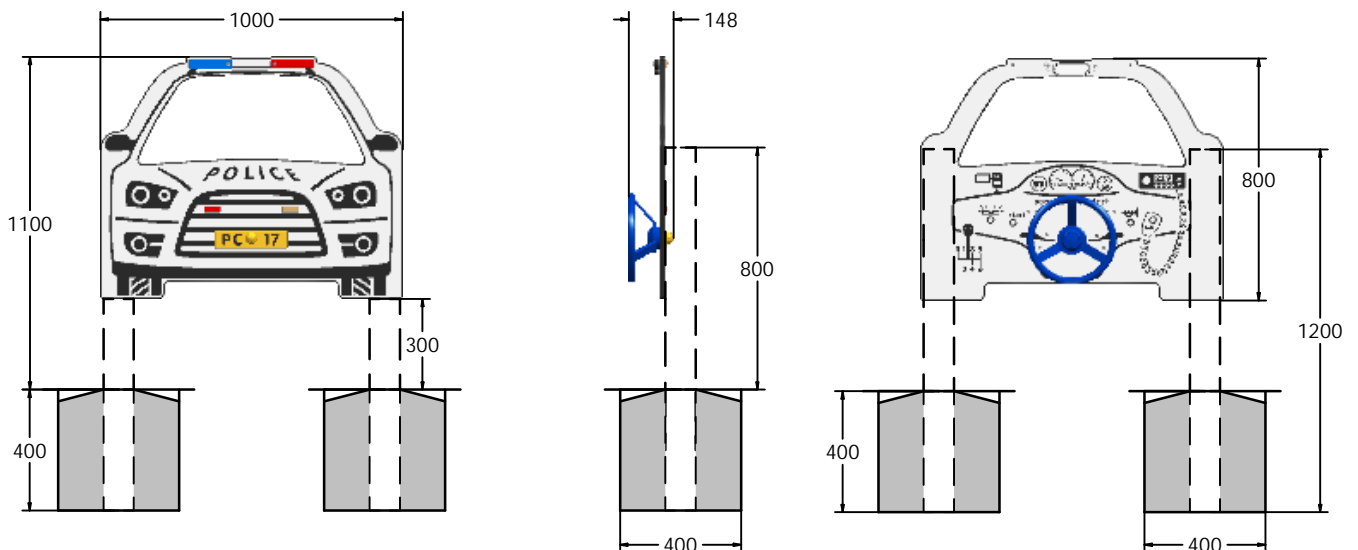

FEATURES

 **MIRROR** - Central 'Rear view' mirror

 **ROTATE** - Spin steering wheel

Includes Moving Steering Wheel

DIMENSIONS

TECHNICAL

Age Range: 2+ Years
 Largest Part: FIESPOLI3 - 800 x 1000 x 148mm
 Total Weight: FIESPOLI3 - 9.5kg
 Surfacing: N/A