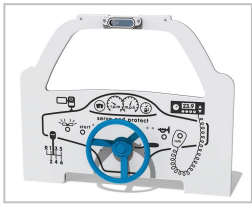

Product Information

FIESPOLI3- Police Car Play Panel

BS EN 1176 - Designed to British & European Standards

MATERIALS

Panels - Two Colour  High Density Polyethylene (HDPE)

SUPPLY METHOD

Panel - Pre-assembled singular panel

FEATURES

 **MIRROR** - Central 'Rear view' mirror

 **ROTATE** - Spin steering wheel

Includes Moving Steering Wheel

DIMENSIONS

TECHNICAL

Age Range: 2+ Years
 Largest Part: FIESPOLI3 - 800 x 1000 x 148mm
 Total Weight: FIESPOLI3 - 9.5kg
 Surfacing: N/A