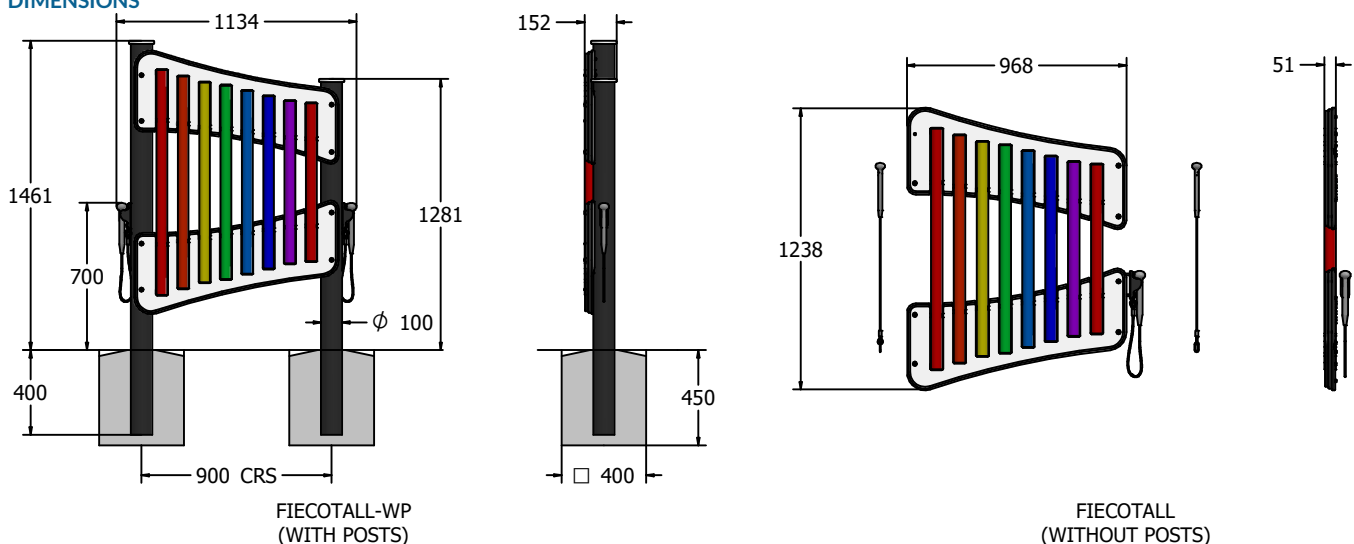

### SUPPLY METHOD

- Panel** - Assembled
- Posts** - T-slot stops & post caps
- Beaters** - Assembled

### FEATURES

-  **INCLUSIVE** - Chimes positioned at easily accessible height
-  **MUSICAL** - Set of 8 musically tuned chimes

### DIMENSIONS

### TECHNICAL

**Age Range:** 2+ Years  
**Largest Part:** FIECOTALL-WP - 1862 x 1125 x 152mm  
**Heaviest Part:** Panel Assembly - 26.6kg Approx.  
**Total Weight:** 50.4kg Approx.  
**Surfacing:** N/A