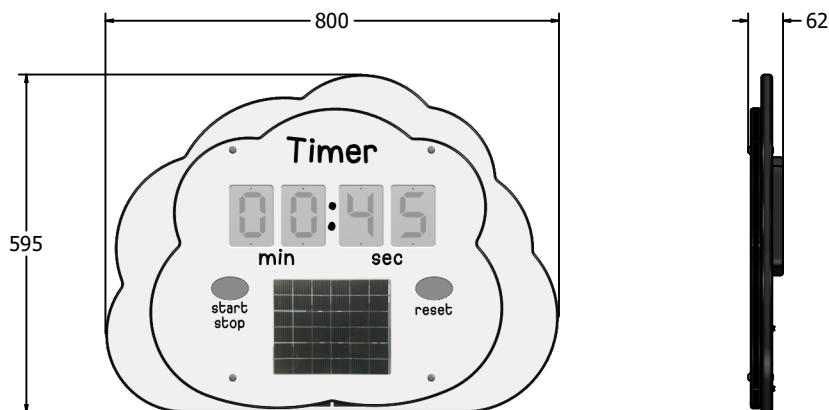

Product Information

FIDATIMER6 - Solar Cloud Timer Play Panel

BS EN 1176 - Designed to British & European Standards

MATERIALS

Panel - Two Colour High Density Polyethylene (HDPE)

SUPPLY METHOD

Panel - Fully assembled

Ensure the Stopwatch's solar panel is installed facing the sun's position at midday.

Locate away from trees, buildings or any structure which may cast a shadow over the solar panel

DIMENSIONS

TECHNICAL

Age Range: 2+ Years
 Largest Part: FIDATIMER6 - 800 x 595 x 62
 Total Weight: FIDATIMER6 - 10.5kg Approx.
 Surfacing: N/A