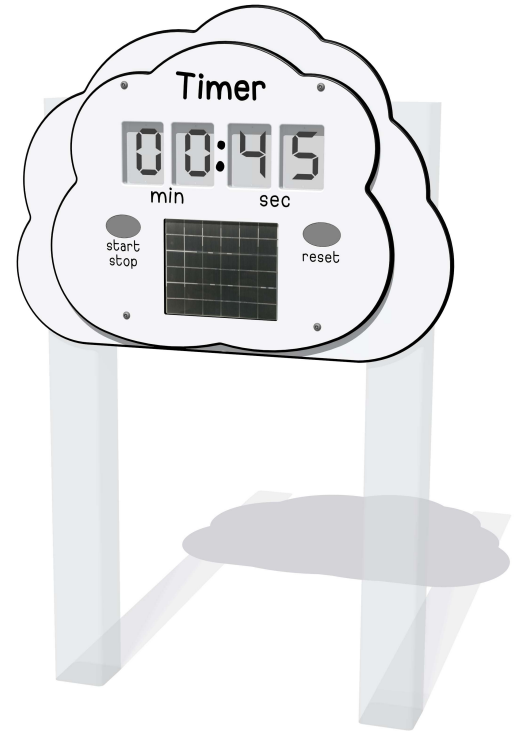

Product Information

FIDATIMER6 - Solar Cloud Timer Play Panel

BS EN 1176 - Designed to British & European Standards

MATERIALS

Panel - Two Colour High Density Polyethylene (HDPE)

SUPPLY METHOD

Panel - Fully assembled

Ensure the Stopwatch's solar panel is installed facing the sun's position at midday.

Locate away from trees, buildings or any structure which may cast a shadow over the solar panel

DIMENSIONS

TECHNICAL

Age Range: 2+ Years
 Largest Part: FIDATIMER6 - 800 x 595 x 62
 Total Weight: FIDATIMER6 - 10.5kg Approx.
 Surfacing: N/A