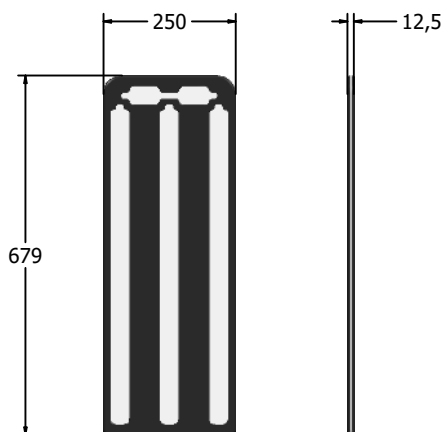

Product Information

FICRICKET - Cricket Wicket Panel

BS EN 1176 - Designed to British & European Standards

MATERIALS

Panel - Two Colour High Density Polyethylene (HDPE)

SUPPLY METHOD

Panel - Singular panel

Panel can be wall or mesh mounted

Supplied un-drilled and without fixings

DIMENSIONS

FICRICKET12

FICRICKET19

TECHNICAL

Age Range: 2+ Years
 Largest Part: FICRICKET12 - 679 x 250 x 12.5mm
 Total Weight: FICRICKET12 - 1.8kg
 Surfacing: N/A

Age Range: 2+ Years
 Largest Part: FICRICKET12 - 679 x 250 x 19mm
 Total Weight: FICRICKET12 - 2.8kg
 Surfacing: N/A