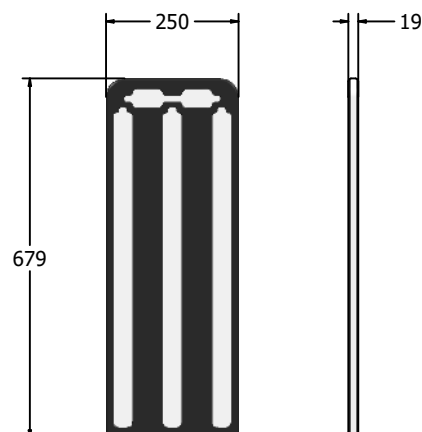

Product Information

FICRICKET - Cricket Wicket Panel

BS EN 1176 - Designed to British & European Standards

MATERIALS

Panel - Two Colour High Density Polyethylene (HDPE)

SUPPLY METHOD

Panel - Singular panel

Panel can be wall or mesh mounted

Supplied un-drilled and without fixings

DIMENSIONS

FICRICKET12

FICRICKET19

TECHNICAL

Age Range: 2+ Years
 Largest Part: FICRICKET12 - 679 x 250 x 12.5mm
 Total Weight: FICRICKET12 - 1.8kg
 Surfacing: N/A

Age Range: 2+ Years
 Largest Part: FICRICKET12 - 679 x 250 x 19mm
 Total Weight: FICRICKET12 - 2.8kg
 Surfacing: N/A