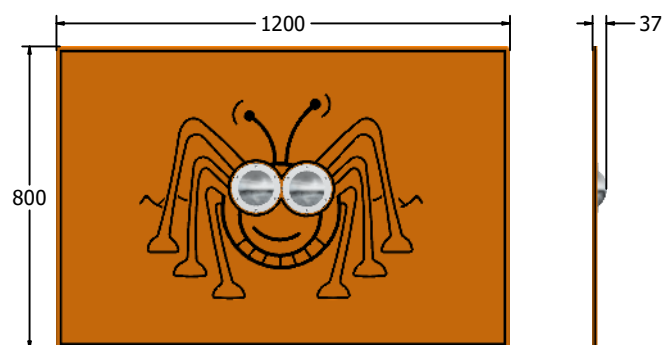

Product Information

FIBECRICKET - Bug Eyes Cricket Play Panel

BS EN 1176 - Designed to British & European Standards

MATERIALS

Panel - Two Colour High Density Polyethylene (HDPE)

Domes - Shatterproof Polycarbonate

SUPPLY METHOD

Panel - Pre-assembled singular panel

DIMENSIONS

FIBECRICKET6

FIBECRICKET3

TECHNICAL

Age Range: 2+ Years
 Largest Part: FIBECRICKET6 - 595 x 800 x 37mm
 Total Weight: FIBECRICKET6 - 6.5kg
 Surfacing: N/A

Age Range: 2+ Years
 Largest Part: FIBECRICKET3 - 800 x 1200 x 37mm
 Total Weight: FIBECRICKET3 - 13.5kg
 Surfacing: N/A

IMPORTANT: you must specify the colour option you require at the time of order if it is different from the colour listed/shown above, requirements are subject to availability at the time of order