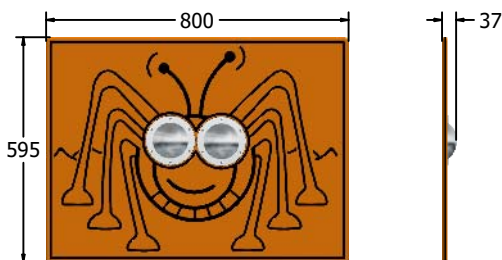

Product Information

FIBECRICKET - Bug Eyes Cricket Play Panel

BS EN 1176 - Designed to British & European Standards

MATERIALS

Panel - Two Colour High Density Polyethylene (HDPE)

Domes - Shatterproof Polycarbonate

SUPPLY METHOD

Panel - Pre-assembled singular panel

DIMENSIONS

FIBECRICKET6

FIBECRICKET3

TECHNICAL

Age Range: 2+ Years
 Largest Part: FIBECRICKET6 - 595 x 800 x 37mm
 Total Weight: FIBECRICKET6 - 6.5kg
 Surfacing: N/A

Age Range: 2+ Years
 Largest Part: FIBECRICKET3 - 800 x 1200 x 37mm
 Total Weight: FIBECRICKET3 - 13.5kg
 Surfacing: N/A

IMPORTANT: you must specify the colour option you require at the time of order if it is different from the colour listed/shown above, requirements are subject to availability at the time of order