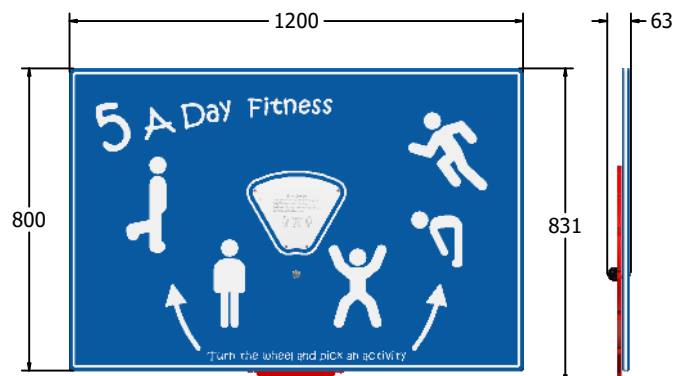

Product Information

FIACTWHEEL - Five-a-day Fitness Play Panel

BS EN 1176 - Designed to British & European Standards

MATERIALS

Panels - Two Colour High Density Polyethylene (HDPE)

SUPPLY METHOD

Panel - Fully assembled

DIMENSIONS

FIACTWHEEL6

FIACTWHEEL3

TECHNICAL

Age Range: 2+ Years
 Largest Part: FIACTWHEEL6 - 595 x 800 x 63mm
 Total Weight: FIACTWHEEL6 - 11kg
 Surfacing: N/A

Age Range: 2+ Years
 Largest Part: FIACTWHEEL3 - 800 x 1200 x 63mm
 Total Weight: FIACTWHEEL3 - 20kg
 Surfacing: N/A