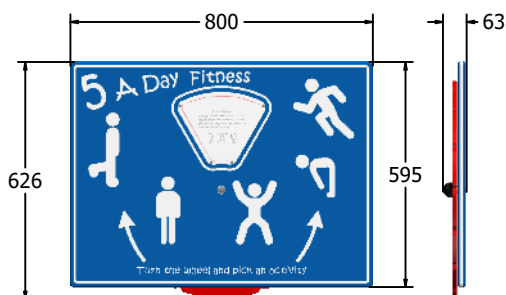

Product Information

FIACTWHEEL - Five-a-day Fitness Play Panel

BS EN 1176 - Designed to British & European Standards

MATERIALS

Panels - Two Colour High Density Polyethylene (HDPE)

SUPPLY METHOD

Panel - Fully assembled

DIMENSIONS

FIACTWHEEL6

FIACTWHEEL3

TECHNICAL

Age Range: 2+ Years
 Largest Part: FIACTWHEEL6 - 595 x 800 x 63mm
 Total Weight: FIACTWHEEL6 - 11kg
 Surfacing: N/A

Age Range: 2+ Years
 Largest Part: FIACTWHEEL3 - 800 x 1200 x 63mm
 Total Weight: FIACTWHEEL3 - 20kg
 Surfacing: N/A