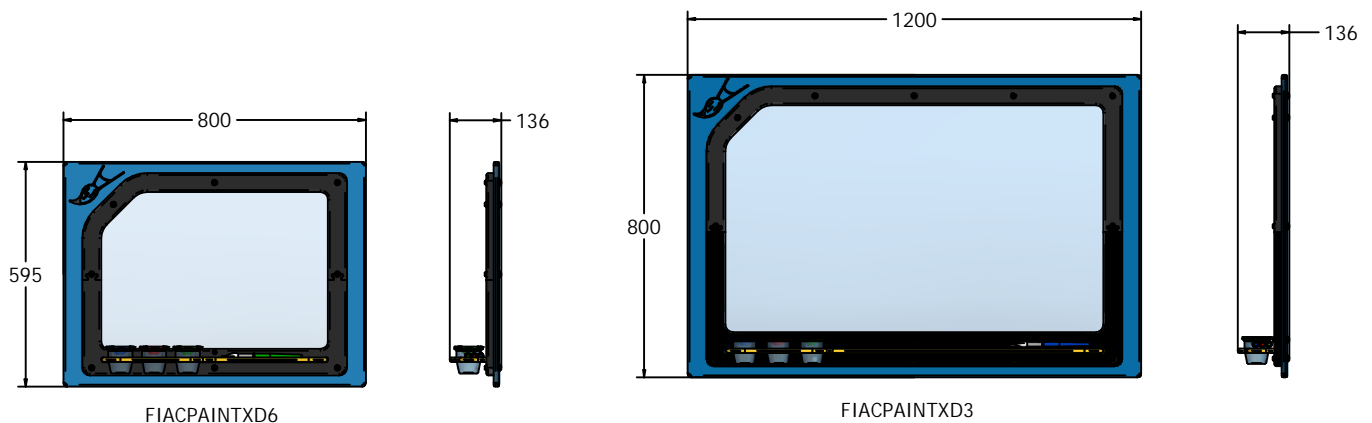

Product Information

FIACPAINTXD - Paint Play Panel

BS EN 1176 - Designed to British & European Standards

MATERIALS

Panel - Two Colour  High Density Polyethylene (HDPE)

SUPPLY METHOD

Panel - Fully assembled

Paint Brushes - x3

Paint Pots - x3

Tubes of Paint - x3

FEATURES

INCLUSIVE - Activity positioned at accessible height

PAINT - Clear panel for individual or group painting activity

SOCIAL - 3 brushes and paints to encourage group play

DIMENSIONS

TECHNICAL

Age Range: 2+ Years
Largest Part: FIACPAINTXD6 - 800 x 595 x 136mm
Total Weight: FIACPAINTXD6 - 7.5kg
Surfacing: N/A

Age Range: 2+ Years
Largest Part: FIACPAINTXD3 - 1200 x 800 x 136mm
Total Weight: FIACPAINTXD3 - 11kg
Surfacing: N/A