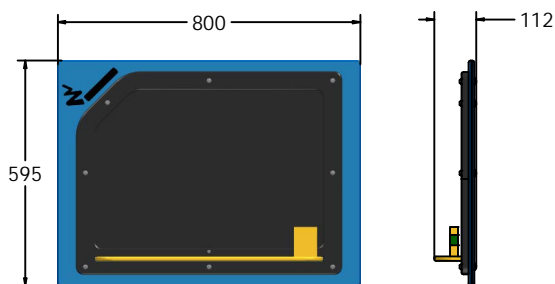

### FEATURES

**INCLUSIVE** - Activity positioned at accessible height

**DRAW** - Chalkboard Activity

**SOCIAL** - 3 brushes and paints to encourage group play

### DIMENSIONS

FIACCHALKXD6 Standard Panel  
FIACCHALKXD6-AL-WP Panel with Alu Posts

FIACCHALKXD3 Standard  
FIACCHALKXD3-AL-WP Panel with Alu Posts

### TECHNICAL

**Age Range:** 2+ Years  
**Largest Part:** FIACCHALKXD6 - 800 x 595 x 112mm  
**Total Weight:** FIACCHALKXD6 - 7.5kg  
**Surfacing:** N/A

**Age Range:** 2+ Years  
**Largest Part:** FIACCHALKXD3 - 1200 x 800 x 112mm  
**Total Weight:** FIACCHALKXD3 - 11kg  
**Surfacing:** N/A