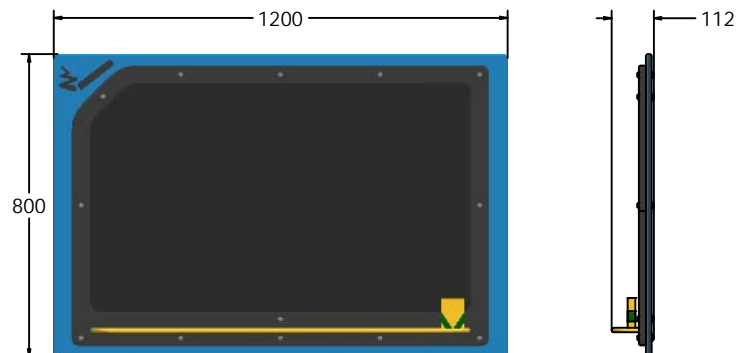

### FEATURES

**INCLUSIVE** - Activity positioned at accessible height

**DRAW** - Chalkboard Activity

**SOCIAL** - 3 brushes and paints to encourage group play

### DIMENSIONS

FIACCHALKXD6 Standard Panel  
FIACCHALKXD6-AL-WP Panel with Alu Posts

FIACCHALKXD3 Standard  
FIACCHALKXD3-AL-WP Panel with Alu Posts

### TECHNICAL

**Age Range:** 2+ Years  
**Largest Part:** FIACCHALKXD6 - 800 x 595 x 112mm  
**Total Weight:** FIACCHALKXD6 - 7.5kg  
**Surfacing:** N/A

**Age Range:** 2+ Years  
**Largest Part:** FIACCHALKXD3 - 1200 x 800 x 112mm  
**Total Weight:** FIACCHALKXD3 - 11kg  
**Surfacing:** N/A