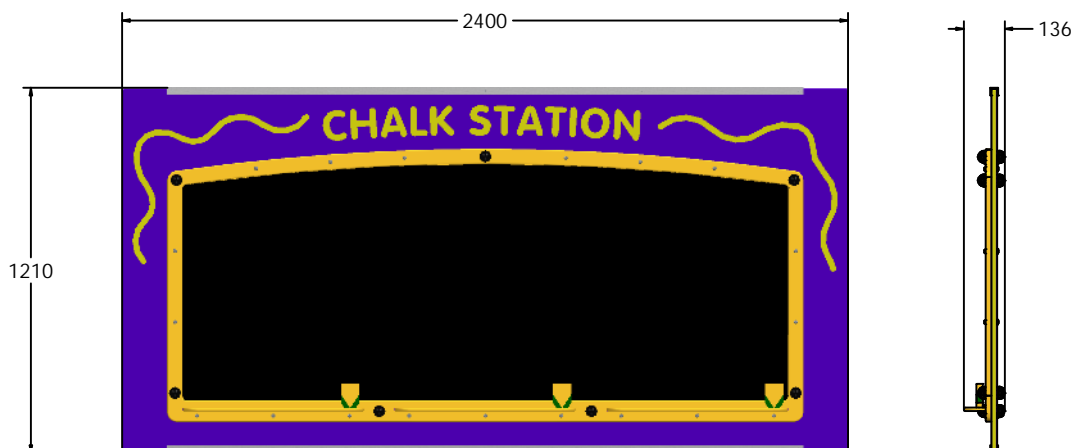

Product Information

FIACCHALK1 - Giant Chalkboard Station Play Panel

BS EN 1176 - Designed to British & European Standards

MATERIALS

Panel - Two Colour  High Density Polyethylene (HDPE)

SUPPLY METHOD

Panel - Fully assembled

Chalk - x3 Pack

FEATURES

INCLUSIVE - Activity positioned at accessible height

DRAW - Chalkboard activity

SOCIAL - 3 brushes and paints to encourage group play

DIMENSIONS

FIACCHALK1

Standard Panel

TECHNICAL

Age Range: 2+ Years
 Largest Part: FIACCHALK1 - 2400 x 1210 x 136mm
 Total Weight: FIACCHALK1 - 66kg
 Surfacing: N/A

IMPORTANT: you must specify the colour option you require at the time of order if it is different from the colour listed/shown above, requirements are subject to availability at the time of order