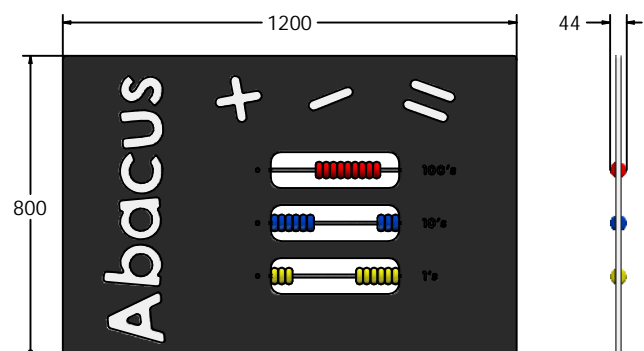

FEATURES

INCLUSIVE - Activity positioned at accessible height

SLIDERS - Moving counters

NUMBERS - Develops maths and counting skills

DIMENSIONS

FIABACUS26

FIABACUS23

TECHNICAL

Age Range: 2+ Years
Largest Part: FIABACUS26 - 595 x 800 x 44mm
Total Weight: FIABACUS26 - 7.8kg
Surfacing: N/A

Age Range: 2+ Years
Largest Part: FIABACUS23 - 800 x 1200 x 44mm
Total Weight: FIABACUS23 - 16.4kg
Surfacing: N/A