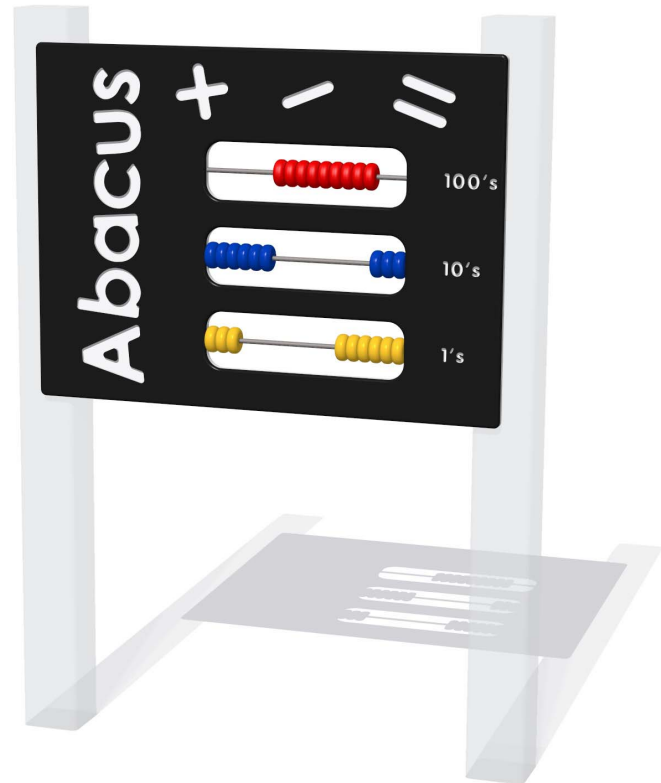

Product Information

FIABACUS2 - Abacus Play Panel

BS EN 1176 - Designed to British & European Standards

MATERIALS

Panel - Two Colour High Density Polyethylene (HDPE)

SUPPLY METHOD

Panel - Pre-assembled singular panel

FEATURES

INCLUSIVE - Activity positioned at accessible height

SLIDERS - Moving counters

NUMBERS - Develops maths and counting skills

DIMENSIONS

FIABACUS26

FIABACUS23

TECHNICAL

Age Range: 2+ Years
Largest Part: FIABACUS26 - 595 x 800 x 44mm
Total Weight: FIABACUS26 - 7.8kg
Surfacing: N/A

Age Range: 2+ Years
Largest Part: FIABACUS23 - 800 x 1200 x 44mm
Total Weight: FIABACUS23 - 16.4kg
Surfacing: N/A