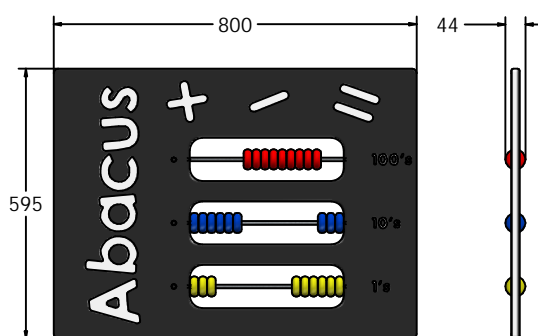

FEATURES

INCLUSIVE - Activity positioned at accessible height

SLIDERS - Moving counters

NUMBERS - Develops maths and counting skills

DIMENSIONS

FIABACUS26

FIABACUS23

TECHNICAL

Age Range: 2+ Years
Largest Part: FIABACUS26 - 595 x 800 x 44mm
Total Weight: FIABACUS26 - 7.8kg
Surfacing: N/A

Age Range: 2+ Years
Largest Part: FIABACUS23 - 800 x 1200 x 44mm
Total Weight: FIABACUS23 - 16.4kg
Surfacing: N/A