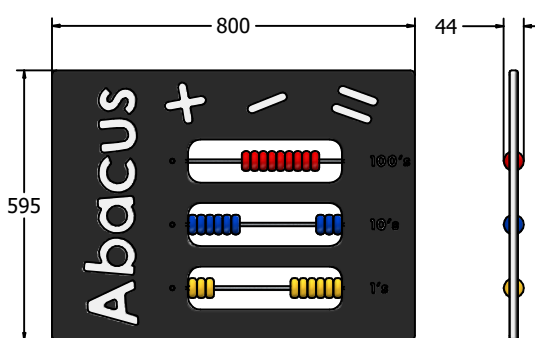

Product Information

FIABACUS2-B - Abacus #2 Play Panel

BS EN 1176 - Designed to British & European Standards

MATERIALS

Panel - Two Colour High Density Polyethylene (HDPE)

SUPPLY METHOD

Panel - Pre-assembled singular panel

DIMENSIONS

FIABACUS26-B

FIABACUS23-B

TECHNICAL

Age Range: 2+ Years
 Largest Part: FIABACUS26-B 595 x 800 x 44mm
 Total Weight: FIABACUS26-B 7.8kg
 Surfacing: N/A

Age Range: 2+ Years
 Largest Part: FIABACUS23-B 800 x 1200 x 44mm
 Total Weight: FIABACUS23-B 16.4kg
 Surfacing: N/A