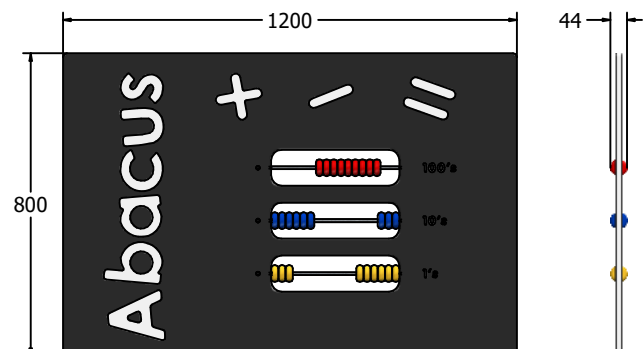

Product Information

FIABACUS2-B - Abacus #2 Play Panel

BS EN 1176 - Designed to British & European Standards

MATERIALS

Panel - Two Colour High Density Polyethylene (HDPE)

SUPPLY METHOD

Panel - Pre-assembled singular panel

DIMENSIONS

FIABACUS26-B

FIABACUS23-B

TECHNICAL

Age Range: 2+ Years
 Largest Part: FIABACUS26-B 595 x 800 x 44mm
 Total Weight: FIABACUS26-B 7.8kg
 Surfacing: N/A

Age Range: 2+ Years
 Largest Part: FIABACUS23-B 800 x 1200 x 44mm
 Total Weight: FIABACUS23-B 16.4kg
 Surfacing: N/A