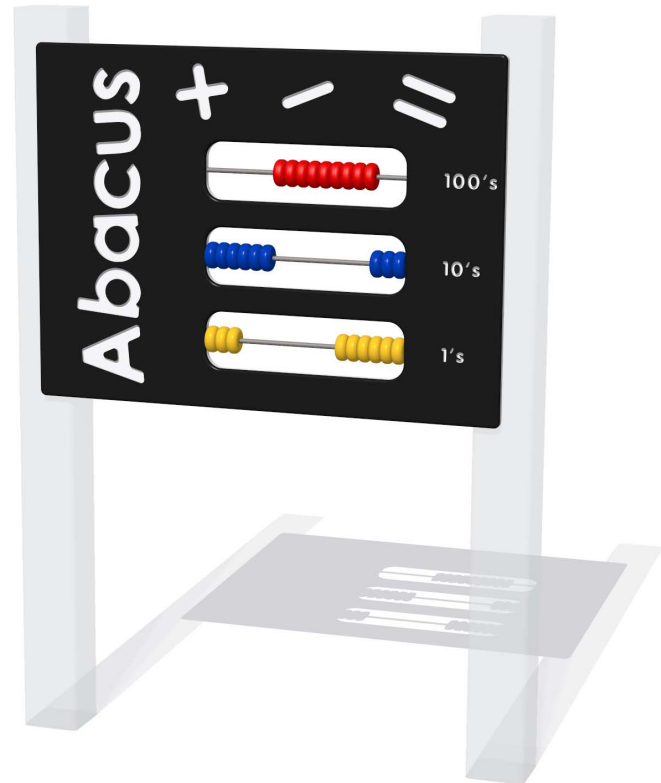

Product Information

FIABACUS2-B - Abacus #2 Play Panel

BS EN 1176 - Designed to British & European Standards

MATERIALS

Panel - Two Colour High Density Polyethylene (HDPE)

SUPPLY METHOD

Panel - Pre-assembled singular panel

DIMENSIONS

FIABACUS26-B

FIABACUS23-B

TECHNICAL

Age Range: 2+ Years
 Largest Part: FIABACUS26-B 595 x 800 x 44mm
 Total Weight: FIABACUS26-B 7.8kg
 Surfacing: N/A

Age Range: 2+ Years
 Largest Part: FIABACUS23-B 800 x 1200 x 44mm
 Total Weight: FIABACUS23-B 16.4kg
 Surfacing: N/A