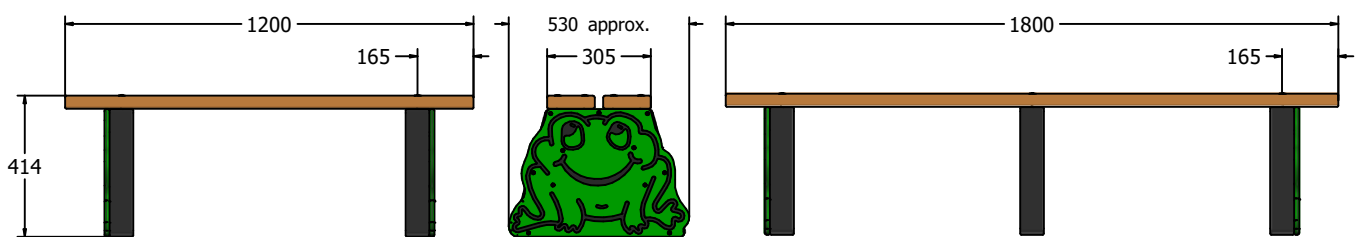

### SUPPLY METHOD

**Bench** - Supplied Flat-Packed or Fully-Assembled (Extra Cost)

VEFROGLESS12 - 1200mm  
VEFROGLESS18 - 1800mm

Surface Brackets (FURNSBRKTS) or In-ground Brackets (FURNGBRKTS) Sold Separately.

VEHEDGLESS12 - 1200mm  
VEHEDGLESS18 - 1800mm

VESQUILESS12 - 1200mm  
VESQUILESS18 - 1800mm

VETORTLESS12 - 1200mm  
VETORTLESS18 - 1800mm

### DIMENSIONS

1200mm Bench

1800mm Bench

#### Themed End Panel Backless Bench - 1200mm

**Age Range:** 3+ Years  
**Largest Part:** Bench Plank - 140 x 38 x 1200mm  
**Heaviest Part:** Bench Plank - 6.5kg Approx.  
**Total Weight:** 25.5kg Approx.  
**Surfacing:** N/A