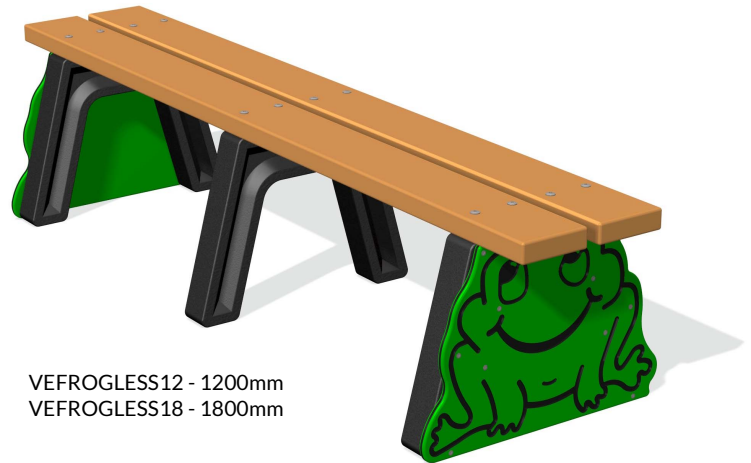

## Animal End Panel Backless Bench (1200mm/1800mm)

**BS EN 1176** - Designed to British & European Standards

### MATERIALS

**Panels** - Two Colour High Density Polyethylene (HDPE)

**LumbeRock** - Made from 100% recycled HDPE milk bottles with a wood grain finish

**Bench Ends** - Recycled moulded plastic with heavy texture finish

### SUPPLY METHOD

**Bench** - Supplied Flat-Packed or Fully-Assembled (Extra Cost)

VEFROGLESS12 - 1200mm  
VEFROGLESS18 - 1800mm

Surface Brackets (FURNSBRKTS) or In-ground Brackets (FURNGBRKTS) Sold Separately.