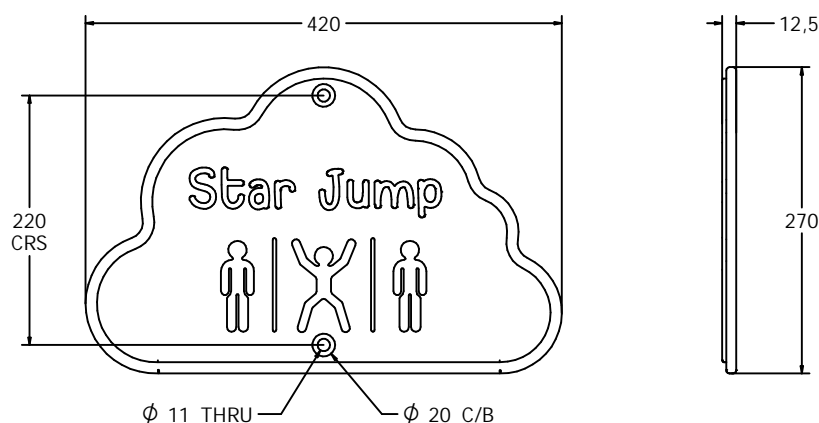

FIDAXSJ
Star Jump
Activity Cloud

FIDAXSQ
Squat
Activity Cloud

FIDAXTYT
Touch Your Toes
Activity Cloud

DIMENSIONS

TECHNICAL

Age Range: 2+ Years
Largest Part: 420 x 270 x 12.5mm
Total Weight: 0.9kg Approx.
Surfacing: N/A